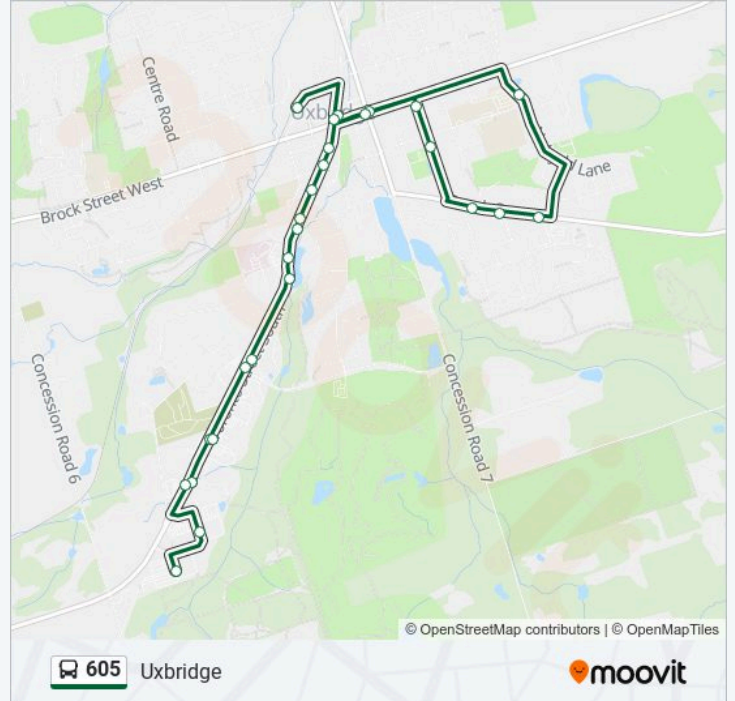

**Direction: Uxbridge**

27 stops

[VIEW LINE SCHEDULE](#)

- Railway Southbound @ Albert
- Toronto Street Southbound @ Brock Street
- Toronto Southbound @ Brock Street (South Side Stop)
- Toronto Southbound @ Peel
- Toronto Southbound @ Mill
- Toronto Southbound @ Campbell
- Toronto Southbound @ Elgin Park
- Toronto Southbound @ Banff
- Toronto Southbound @ Douglas
- Eastbound @ 6 Welwood
- Plaza Northbound @ Welwood
- Toronto Northbound @ Douglas
- Toronto Northbound @ Banff
- Toronto Northbound @ Elgin Park
- Toronto Northbound @ Campbell
- Toronto Northbound @ Mill
- Toronto Northbound @ Poplar
- Brock Eastbound @ Main
- Franklin Southbound @ Brock Street
- Southbound @ 72 Franklin
- Reach Eastbound @ East

**605 bus Info**

**Direction:** Uxbridge

**Stops:** 27

**Trip Duration:** 24 min

**Line Summary:**

Reach Eastbound @ Hamilton

Reach Eastbound @ Testa

Nelkydd Northbound @ Planks

Brock Street Westbound @ Main Street

Toronto Northbound @ Brock Street (North Side Stop)

Railway Southbound @ Albert

605 bus time schedules and route maps are available in an offline PDF at [moovitapp.com](https://moovitapp.com). Use the Moovit App to see live bus times, train schedule or subway schedule, and step-by-step directions for all public transit in Toronto.