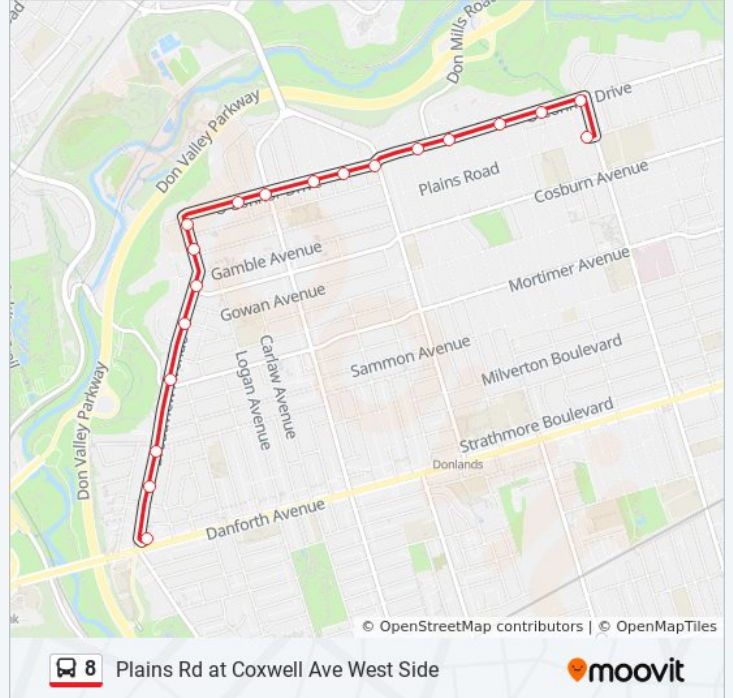

### Direction: Warden Station

38 stops

[VIEW LINE SCHEDULE](#)

Broadview Station

849 Broadview Ave

Broadview Ave at Browning Ave

Broadview Ave at Mortimer Ave North Side

Broadview Ave at Bater Ave

### 8 bus Info

**Direction:** Warden Station

**Stops:** 38

**Trip Duration:** 26 min

**Line Summary:**

O'Connor Dr at Donlands Ave  
 O'Connor Dr at St Hubert Ave  
 O'Connor Dr at Northbrook Rd  
 O'Connor Dr at Derwyn Rd  
 O'Connor Dr at Milton Rd  
 O'Connor Dr at Coxwell Ave  
 O'Connor Dr at Hutton Ave  
 O'Connor Dr at Binswood Ave East Side  
 O'Connor Dr at Glebemount Ave East Side  
 O'Connor Dr at Woodmount Ave  
 O'Connor Dr at Woodbine Ave  
 O'Connor Dr at Glenwood Cres  
 St Clair Ave East at O'Connor Dr East Side  
 St Clair Ave East at St Columba Pl  
 St Clair Ave East at Rexleigh Dr  
 St Clair Ave East at Glen Eden Cres  
 St Clair Ave East at Plaxton Dr  
 St Clair Ave East at Squires Ave  
 St Clair Ave East at Glenburn Ave  
 St Clair Ave East at Victoria Park Ave East Side  
 St Clair Ave East at Westbourne Ave East Side  
 St Clair Ave East at Pharmacy Ave East Side  
 St Clair Ave East at Presley Ave  
 St Clair Ave East at Herron Ave East Side  
 St Clair Ave East at Warden Ave  
 Warden Station