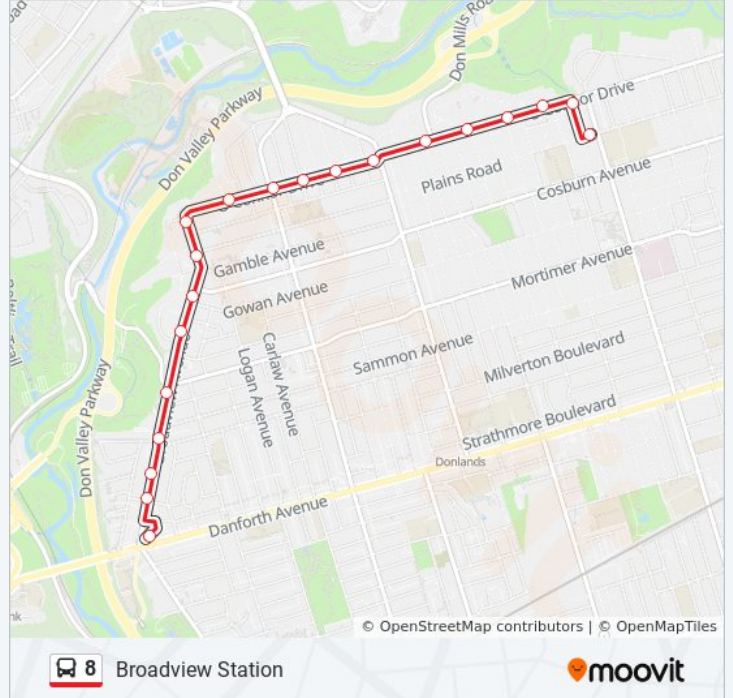

**8 bus Info**  
**Direction:** Broadview Station  
**Stops:** 39  
**Trip Duration:** 29 min  
**Line Summary:**

O'Connor Dr at Derwyn Rd

O'Connor Dr at Athlone Rd West Side

O'Connor Dr at Don Mills Rd West Side

O'Connor Dr at Donlands Ave West Side

O'Connor Dr at Warland Ave

O'Connor Dr at Rivercourt Blvd

O'Connor Dr at Pape Ave

O'Connor Dr at Beechwood Dr

Broadview Ave at Fernwood Gardens South Side

Broadview Ave at Torrens Ave South Side

Broadview Ave at Cosburn Ave South Side

Broadview Ave at Hillside Dr

Broadview Ave at Pottery Rd South Side

Broadview Ave at Chester Hill Rd

876 Broadview Ave

Broadview Ave at Pretoria Ave

Broadview Station

### Direction: Warden Station

38 stops

[VIEW LINE SCHEDULE](#)

Broadview Station

849 Broadview Ave

Broadview Ave at Browning Ave

Broadview Ave at Mortimer Ave North Side

Broadview Ave at Bater Ave