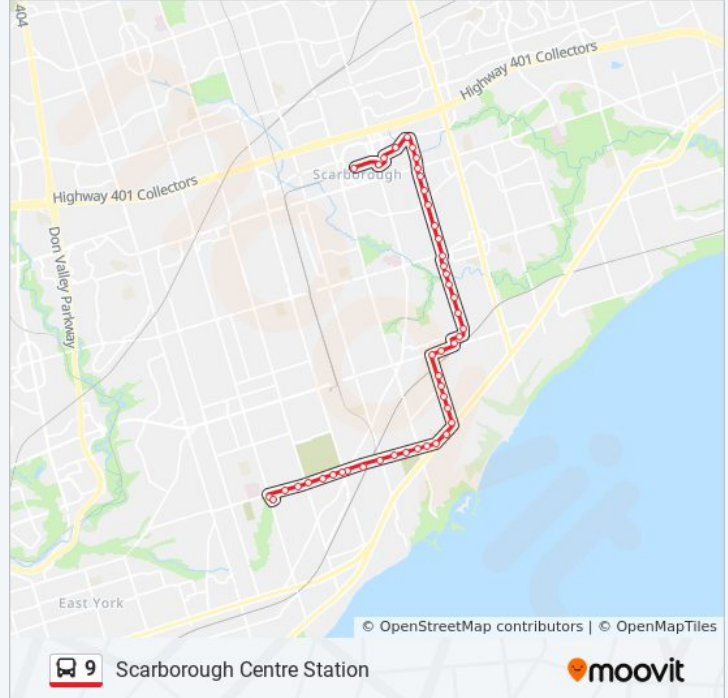

**9 bus Info**  
**Direction:** Scarborough Centre Station  
**Stops:** 46  
**Trip Duration:** 40 min  
**Line Summary:**

Mccowan Rd at Bridlegrove Dr North Side

Mccowan Rd at Eglinton Ave East

Eglinton Ave East at Torrance Rd

Bellamy Rd North at Northleigh Dr North Side

Bellamy Rd North at Amberjack Blvd (North)

Bellamy Rd North at Ellesmere Rd

1095 Bellamy Rd North

1149 Bellamy Rd North

Progress Ave at Corporate Dr West Side

700 Progress Ave

Grangeway Avenue 175

Bushby Dr at Mccowan Rd - Mccowan Rt Station

Scarborough Centre Station

### Direction: Warden Station

46 stops

[VIEW LINE SCHEDULE](#)

Scarborough Centre Station

Triton Rd at Mccowan Rd

Grangeway Ave at Progress Ave

705 Progress Ave