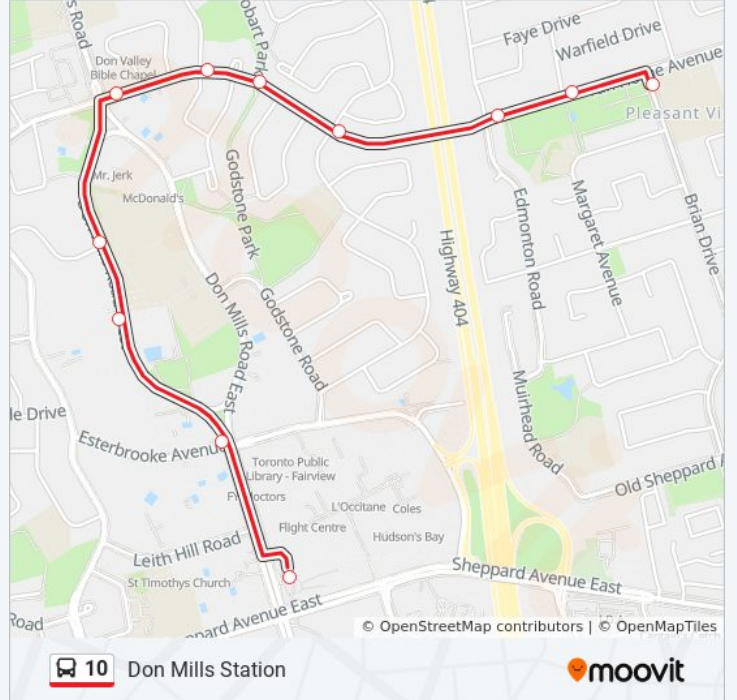

10 bus time schedules and route maps are available in an offline PDF at moovitapp.com. Use the [Moovit App](#) to see live bus times, train schedule or subway schedule, and step-by-step directions for all public transit in Toronto.

[About Moovit](#) • [MaaS Solutions](#) • [Supported Countries](#) • [Mooviter Community](#)

© 2024 Moovit - All Rights Reserved

Check Live Arrival Times