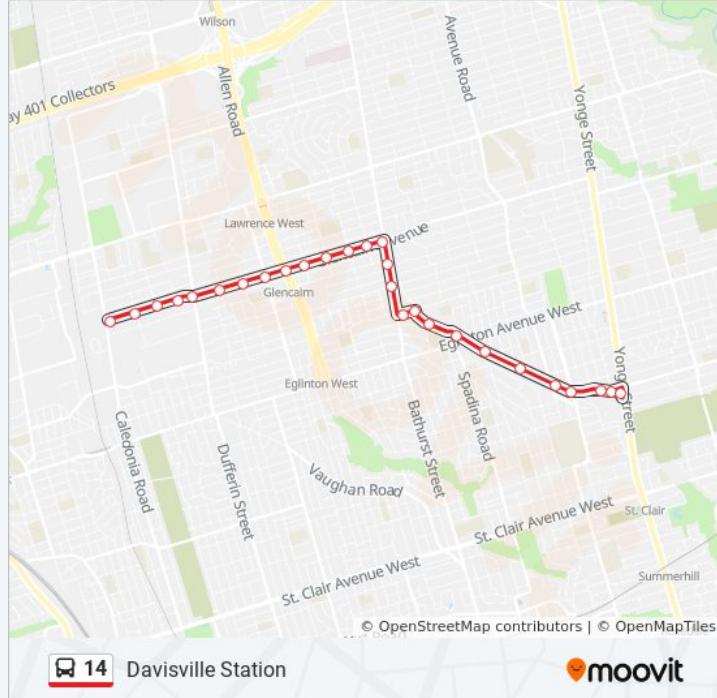

Direction: Davisville Station

27 stops

[VIEW LINE SCHEDULE](#)

- Glencairn Ave at Caledonia Rd East Side
- Glencairn Ave at Lansdowne Ave
- Glencairn Ave at Haven Rd East Side
- Glencairn Ave at Ennerdale St East Side
- Glencairn Ave at Dufferin St
- Glencairn Ave at Capitol Ave
- Glencairn Ave at Danesbury Ave
- Glencairn Ave at Marlee Ave
- Glencairn Station
- Glencairn Ave at Shermount Ave
- Glencairn Ave at Englemount Ave
- Glencairn Ave at Dalemount Ave
- Glencairn Ave at Glenmount Ave
- Glencairn Ave at Bathurst St
- Bathurst St at Viewmount Ave South Side
- Bathurst St at Briar Hill Ave
- Roselawn Ave at Bathurst St East Side
- Roselawn Ave at Chaplin Cres
- Opposite 340 Chaplin Cres
- Chaplin Cres at Eglinton Ave West
- Chaplin Cres at Russell Hill Rd East Side
- Chaplin Cres at Duncannon Dr East Side

14 bus Info

Direction: Davisville Station

Stops: 27

Trip Duration: 25 min

Line Summary:

Chaplin Cres at Avenue Rd East Side

Chaplin Cres at Oriole Pkwy

Chaplin Cres at Colin Ave

Chaplin Cres at Duplex Ave

Davisville Station

Direction: Glencairn Ave at Caledonia Rd East Side

32 stops

[VIEW LINE SCHEDULE](#)

Davisville Station

Chaplin Cres at Duplex Ave

Chaplin Cres at Lascelles Blvd

14 bus Info

Direction: Glencairn Ave at Caledonia Rd East Side

Stops: 32

Trip Duration: 25 min

Line Summary:

Glencairn Ave at Dalemount Ave

Glencairn Ave at Englemount Ave

Glencairn Ave at Shermount Ave