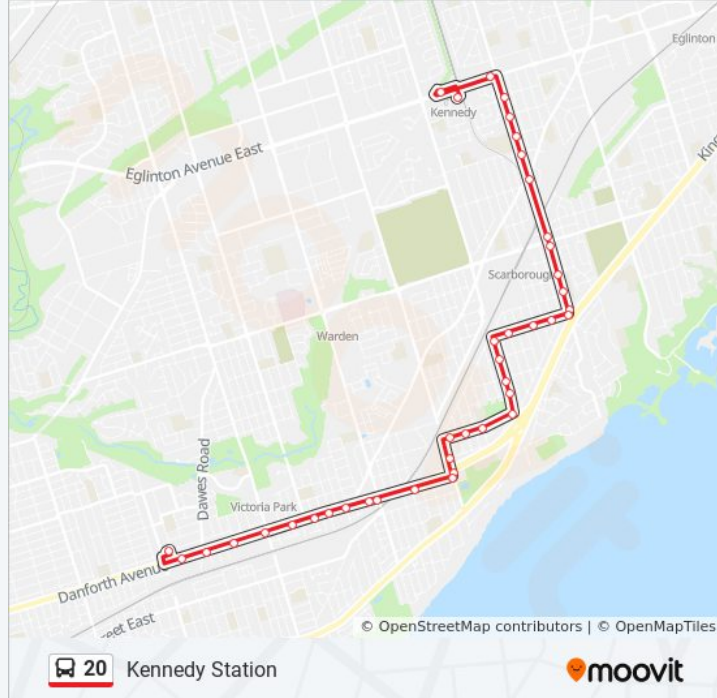

20 bus Info

Direction: Kennedy Station - Platform B

Stops: 41

Trip Duration: 32 min

Line Summary:

Kennedy Rd at Park St

Park St at Claremore Ave

Park St at Natal Ave

Midland Ave at Danforth Rd

Midland Ave at Wolfe Ave

Midland Ave at Verdun Ave

Midland Ave at Lorraine Ave

Midland Ave at Brussels Rd

Eglinton Ave East at Midland Ave West Side

North Service Rd at Eglinton Ave East

Kennedy Station Drop-Off Platform

Kennedy Station - Platform B

Direction: Main Street Station

39 stops

[VIEW LINE SCHEDULE](#)

Kennedy Station - Platform B

Eglinton Ave East at South Service Rd East Side

Eglinton Ave East at Midland Ave

20 bus Info

Direction: Main Street Station

Stops: 39

Trip Duration: 31 min

Line Summary:

Midland Ave at Wilkie Ave

Midland Ave at Aylesworth Ave South Side

Midland Ave at Park St