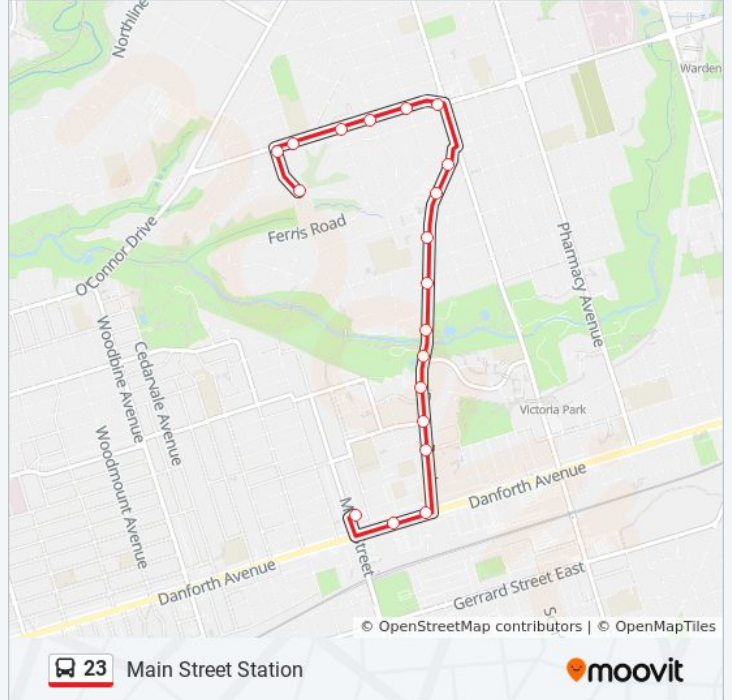

Use the Moovit App to find the closest 23 bus station near you and find out when is the next 23 bus arriving.

Direction: 195 Rexleigh Dr
 18 stops
[VIEW LINE SCHEDULE](#)

23 bus Time Schedule
 195 Rexleigh Dr Route Timetable:

23 bus Info
Direction: 195 Rexleigh Dr
Stops: 18
Trip Duration: 13 min
Line Summary:

Direction: Main Street Station

19 stops

[VIEW LINE SCHEDULE](#)

195 Rexleigh Dr

Rexleigh Dr at St Clair Ave East

St Clair Ave East at Glen Eden Cres

Dawes Rd at Donora Dr South Side

Dawes Rd at Park Vista South Side

Dawes Rd at Crescent Town Rd

Dawes Rd at Goodwood Park Crt

Dawes Rd at Secord Ave

Dawes Rd at Dentonia Park Ave

Danforth Ave at Dawes Rd

2666 Danforth Ave

23 bus Info

Direction: Main Street Station

Stops: 19

Trip Duration: 14 min

Line Summary:

Direction: St Clair Ave East at Victoria Park Ave

7 stops

[VIEW LINE SCHEDULE](#)