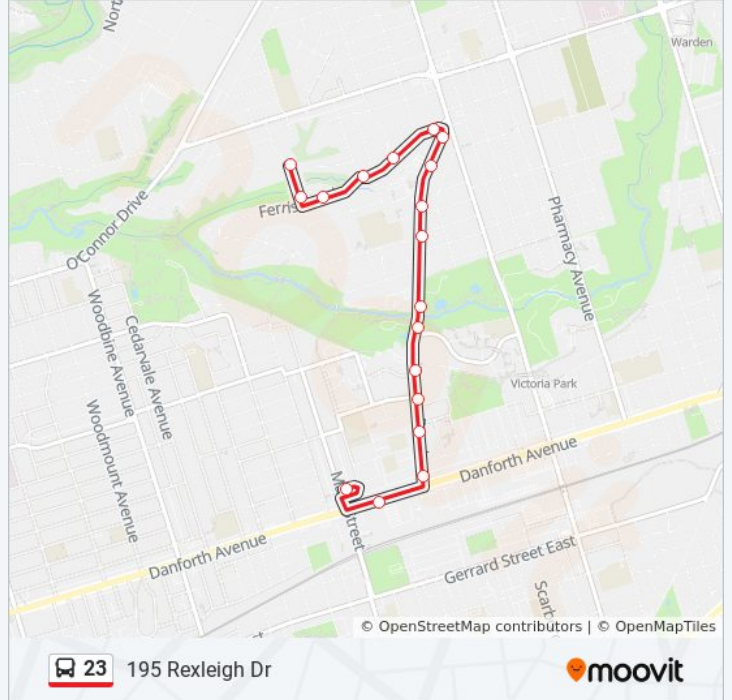

195 Rexleigh Dr

Get The App

The 23 bus line (195 Rexleigh Dr) has 3 routes. For regular weekdays, their operation hours are:
 (1) 195 Rexleigh Dr: 12:11 AM - 11:55 PM(2) Main Street Station: 12:08 AM - 11:52 PM(3) St Clair Ave East at Victoria Park Ave: 1:43 AM - 7:09 PM

Use the Moovit App to find the closest 23 bus station near you and find out when is the next 23 bus arriving.

Direction: 195 Rexleigh Dr
 18 stops
[VIEW LINE SCHEDULE](#)

23 bus Time Schedule
 195 Rexleigh Dr Route Timetable:

23 bus Info
Direction: 195 Rexleigh Dr
Stops: 18
Trip Duration: 13 min
Line Summary:

Direction: Main Street Station

19 stops

[VIEW LINE SCHEDULE](#)

195 Rexleigh Dr

Rexleigh Dr at St Clair Ave East

St Clair Ave East at Glen Eden Cres

23 bus Info

Direction: Main Street Station

Stops: 19

Trip Duration: 14 min

Line Summary:

Direction: St Clair Ave East at Victoria Park Ave

7 stops

[VIEW LINE SCHEDULE](#)