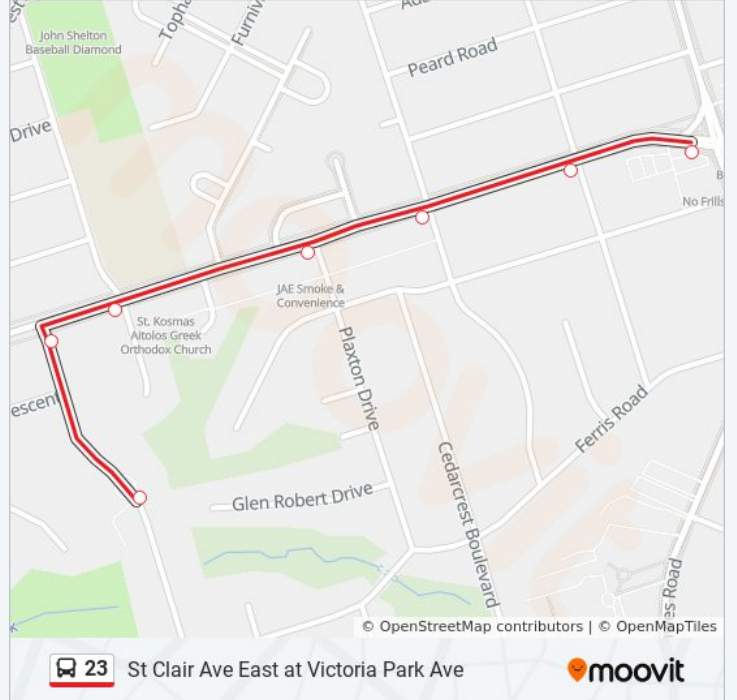

Use the Moovit App to find the closest 23 bus station near you and find out when is the next 23 bus arriving.

Direction: 195 Rexleigh Dr
 18 stops
[VIEW LINE SCHEDULE](#)

23 bus Time Schedule
 195 Rexleigh Dr Route Timetable:

23 bus Info

Direction: Main Street Station

Stops: 19

Trip Duration: 14 min

Line Summary:

Direction: St Clair Ave East at Victoria Park Ave

7 stops

[VIEW LINE SCHEDULE](#)

195 Rexleigh Dr

Rexleigh Dr at St Clair Ave East

St Clair Ave East at Glen Eden Cres

St Clair Ave East at Plaxton Dr

St Clair Ave East at Squires Ave

St Clair Ave East at Glenburn Ave

St Clair Ave East at Victoria Park Ave

23 bus Info

Direction: St Clair Ave East at Victoria Park Ave

Stops: 7

Trip Duration: 3 min

Line Summary:

23 bus time schedules and route maps are available in an offline PDF at moovitapp.com. Use the [Moovit App](#) to see live bus times, train schedule or subway schedule, and step-by-step directions for all public transit in Toronto.