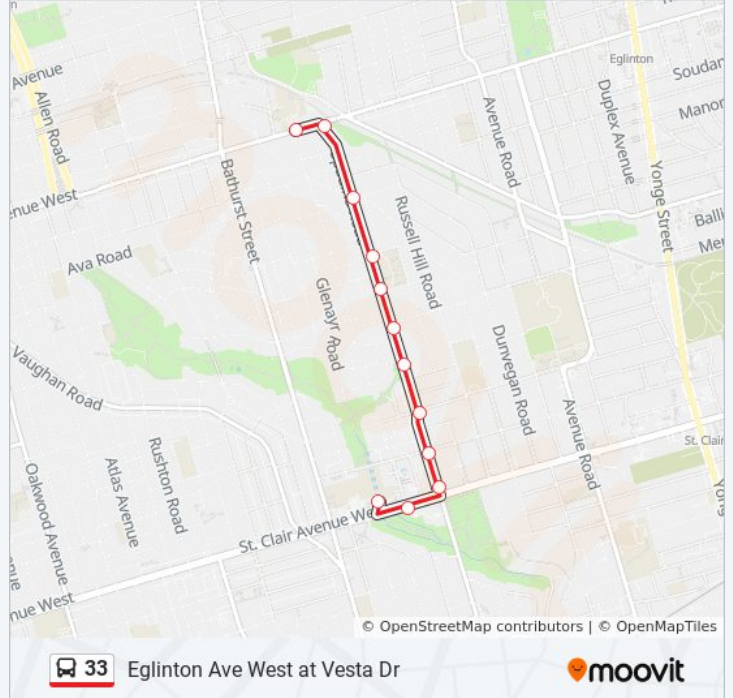

### Direction: Chaplin Cres at Eglinton Ave West

8 stops

[VIEW LINE SCHEDULE](#)

- Eglinton Ave West at Vesta Dr
- Eglinton Ave West at Old Forest Hill Rd
- Eglinton Ave West at Bathurst St
- Bathurst St at Vesta Dr
- Roselawn Ave at Bathurst St East Side
- Roselawn Ave at Chaplin Cres
- Opposite 340 Chaplin Cres
- Chaplin Cres at Eglinton Ave West

### 33 bus Info

**Direction:** Chaplin Cres at Eglinton Ave West

**Stops:** 8

**Trip Duration:** 5 min

**Line Summary:**

**Direction: Eglinton Ave West at Vesta Dr**

12 stops

[VIEW LINE SCHEDULE](#)

**33 bus Time Schedule**

Eglinton Ave West at Vesta Dr Route Timetable:

Sunday	12:05 AM - 1:05 AM
Monday	12:20 AM - 11:37 PM
Tuesday	12:07 AM - 11:37 PM
Wednesday	12:07 AM - 11:37 PM
Thursday	12:07 AM - 11:37 PM
Friday	12:07 AM - 11:55 PM
Saturday	12:20 AM - 11:35 PM

**33 bus Info**

**Direction:** Eglinton Ave West at Vesta Dr

**Stops:** 12

**Trip Duration:** 12 min

**Line Summary:**

**Direction: St.Clair West Station**

19 stops

[VIEW LINE SCHEDULE](#)