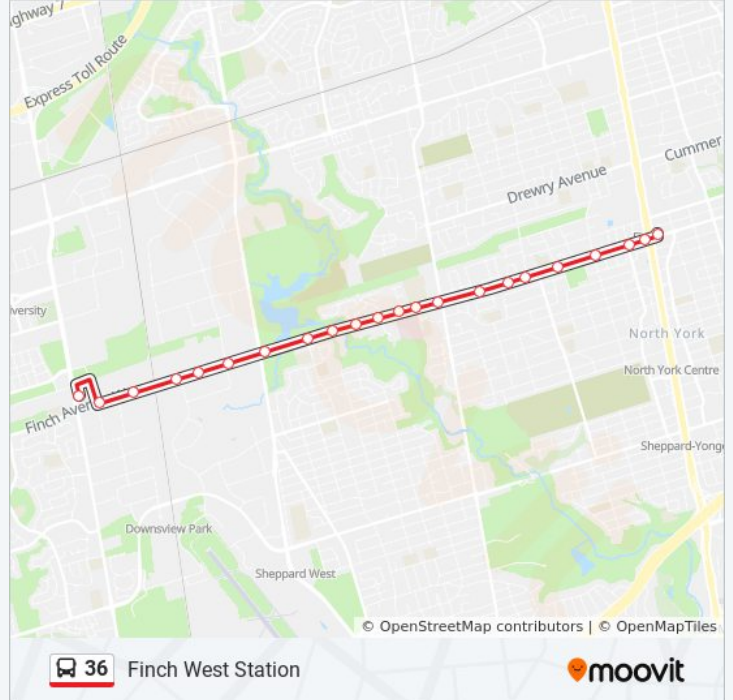

Finch Ave West at Romfield Lane

Finch West Station

Finch West Station

Direction: Finch West Station

22 stops

[VIEW LINE SCHEDULE](#)

Finch Station

Finch Ave West at Yonge St West Side

36 bus Info

Direction: Finch West Station

Stops: 22

Trip Duration: 22 min

Line Summary:

Finch Ave West at Virgilwood Dr West Side -
North York General Finch Branson

Finch Ave West at Torredale Ave West Side

Opposite 625 Finch Ave West

Opposite 685 Finch Ave West - St Bernard's
Residence

Finch Ave West at Wilmington Ave

Finch Ave West at Dufferin St

Finch Ave West at Alness St

Opposite 1111 Finch Ave West

Finch Ave West at Chesswood Dr West Side

1150 Finch Ave West

Finch Ave West at Tangiers Rd

Finch West Station

36 bus time schedules and route maps are available in an offline PDF at moovitapp.com. Use the [Moovit App](#) to see live bus times, train schedule or subway schedule, and step-by-step directions for all public transit in Toronto.