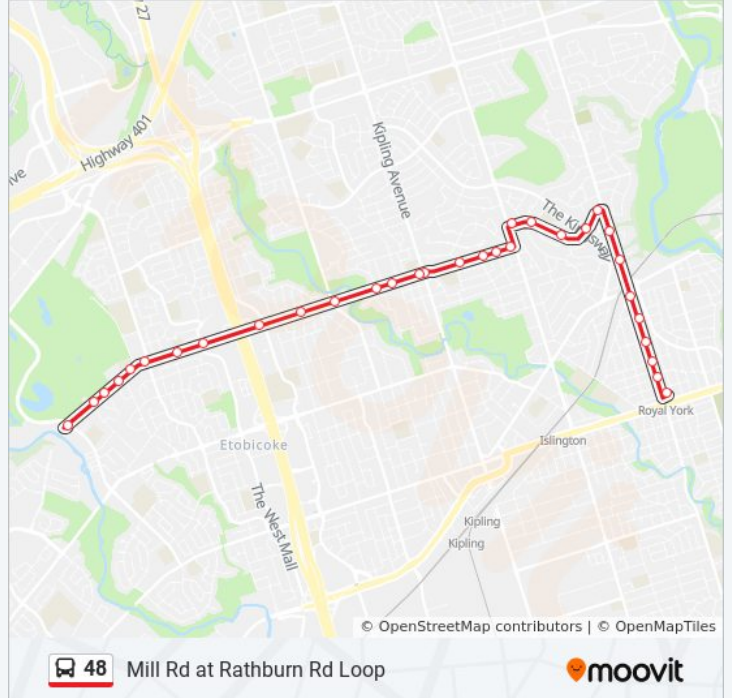

48 bus Info

Direction: Mill Rd at Rathburn Rd Loop

Stops: 31

Trip Duration: 20 min

Line Summary:

Rathburn Rd at Martin Grove Rd
 Rathburn Rd at Walkway To Merrygale Crescent
 Rathburn Rd at the East Mall West Side
 Rathburn Rd at the West Mall
 480 Rathburn Rd
 Rathburn Rd at Renforth Dr West Side
 580 Rathburn Rd - Seneca School
 590 Rathburn Rd
 Rathburn Rd at Elmcrest Rd
 Mill Rd at Rathburn Rd Loop

Direction: Royal York Station

29 stops

[VIEW LINE SCHEDULE](#)

Mill Rd at Rathburn Rd Loop
 Rathburn Rd at Elmcrest Rd
 Rathburn Rd at Melbert Rd
 Opposite 580 Rathburn Rd - Seneca School
 Rathburn Rd at Renforth Dr
 475 Rathburn Rd
 Rathburn Rd at the West Mall
 Rathburn Rd at the East Mall East Side
 Rathburn Rd at Walkway To Alanmeade Cres
 Rathburn Rd at Martin Grove Rd
 Rathburn Rd at Edenwood Dr
 Rathburn Rd at Haliburton Ave
 Rathburn Rd at Kipling Ave
 Rathburn Rd at Remington Dr
 Rathburn Rd at Cedarland Dr
 Rathburn Rd at Birchcroft Rd
 Rathburn Rd at Islington Ave
 Islington Ave at Anglesey Blvd

48 bus Info

Direction: Royal York Station

Stops: 29

Trip Duration: 21 min

Line Summary:

Anglesey Blvd at Wimbledon Rd East Side

Anglesey Blvd at Pinehurst Cres East Side

Anglesey Blvd at the Kingsway