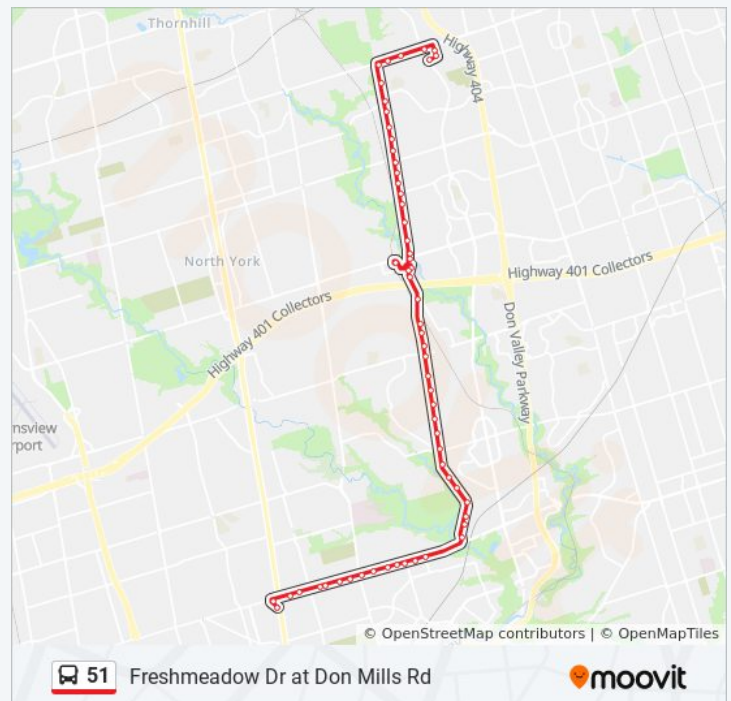

Freshmeadow Dr at Don Mills Rd Route Timetable:

Sunday	12:13 AM - 1:15 AM
Monday	12:15 AM - 11:41 PM
Tuesday	12:07 AM - 11:41 PM
Wednesday	12:07 AM - 11:41 PM
Thursday	12:07 AM - 11:41 PM
Friday	12:07 AM - 11:45 PM
Saturday	12:15 AM - 11:43 PM

**51 bus Info**

**Direction:** Freshmeadow Dr at Don Mills Rd

**Stops:** 60

**Trip Duration:** 43 min

**Line Summary:**

Leslie St at Bond Ave

Leslie St at Southwell Dr North Side

Leslie St at Ballyronan Rd