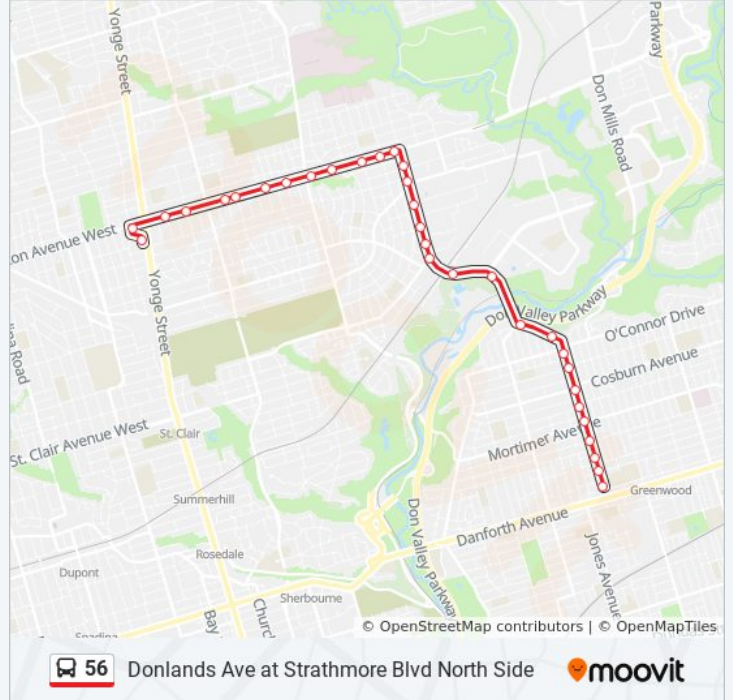

### Direction: Donlands Station

34 stops

[VIEW LINE SCHEDULE](#)

- Eglinton Station
- Duplex Ave at Eglinton Ave West
- Eglinton Ave East at Dunfield Ave
- Eglinton Ave East at Redpath Ave
- Eglinton Ave East at Mount Pleasant Rd
- Eglinton Ave East at Forman Ave
- Eglinton Ave East at Banff Rd
- Eglinton Ave East at Hoyle Ave
- Eglinton Ave East at Bayview Ave
- Eglinton Ave East at Bayview Ave East Side
- Eglinton Ave East at Bessborough Dr East Side
- Eglinton Ave East at Rumsey Rd
- Eglinton Ave East at Sutherland Dr
- Eglinton Ave East at Laird Dr
- Laird Dr at Vanderhoof Ave
- Laird Dr at Mcrae Dr
- Laird Dr at Commercial Rd South Side
- Laird Dr at Lea Ave
- Laird Dr at Kenrae Rd
- Laird Dr at Millwood Rd
- Millwood Rd at Redway Rd South Side
- Millwood Rd at Overlea Blvd South Side

### 56 bus Info

**Direction:** Donlands Station

**Stops:** 34

**Trip Duration:** 25 min

**Line Summary:**

Donlands Ave at Pape Ave East Side  
 Donlands Ave at Elmsdale Rd  
 Donlands Ave at O'Connor Dr South Side  
 Donlands Ave at Torrens Ave  
 Donlands Ave at Cosburn Ave South Side  
 Donlands Ave at Floyd Ave  
 Donlands Ave at Mortimer Ave  
 Donlands Ave at Sammon Ave  
 Donlands Ave at Somers Ave South Side  
 Donlands Ave at Baltic Ave  
 Donlands Ave at Strathmore Blvd North Side  
 Donlands Station