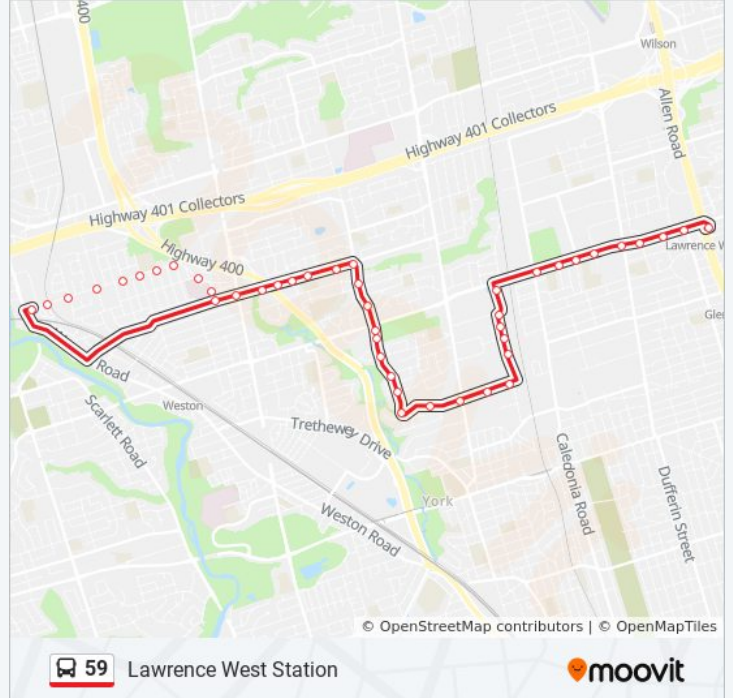

Direction: Church St at Jane St

12 stops

[VIEW LINE SCHEDULE](#)

- Oak St at Weston Rd East Side
- Oak St at Roadway To Piggott Mews
- Gary Dr at Yelland St
- Gary Dr at Wendell Ave
- Gary Dr at Portage Ave
- Gary Dr at Langside Ave
- Gary Dr at Lockerbie Ave
- Gary Dr at Dalbeattie Ave
- Pelmo Cres at Longview Dr
- Uphill Ave at Woodward Ave
- Uphill Ave at Church St
- Church St at Jane St

59 bus Info

Direction: Church St at Jane St

Stops: 12

Trip Duration: 5 min

Line Summary:

Direction: Lawrence West Station

44 stops

[VIEW LINE SCHEDULE](#)

- Oak St at Weston Rd East Side
- Oak St at Roadway To Piggott Mews
- Gary Dr at Yelland St
- Gary Dr at Wendell Ave
- Gary Dr at Portage Ave
- Gary Dr at Langside Ave
- Gary Dr at Lockerbie Ave
- Gary Dr at Dalbeattie Ave
- Pelmo Cres at Longview Dr
- Uphill Ave at Woodward Ave
- Uphill Ave at Church St
- Church St at Jane St
- Maple Leaf Dr at Roadway To 290-300 Queens Dr Apartments
- Maple Leaf Dr at Stella St
- Maple Leaf Dr at Venice Dr
- Maple Leaf Dr at Bourdon Ave
- 261 Maple Leaf Dr
- Maple Leaf Dr at Culford Rd

59 bus Info

Direction: Lawrence West Station

Stops: 44

Trip Duration: 29 min

Line Summary:

Culford Rd at Gracefield Ave
 Culford Rd at Valencia Cres
 Culford Rd at Lawrence Ave West South Side
 150 Culford Rd
 Culford Rd at Ridge Point Cres
 Culford Rd at Woolton Cres North
 Culford Rd at Woolton Cres (South)
 Culford Rd at Gulliver Rd
 Gulliver Rd at Gulliver Park
 Gulliver Rd at Keele St
 47 Ingram Dr
 Ingram Dr at Kincort St
 5 Sheffield St
 Sheffield St at Densley Ave
 Sheffield St at Hafis Rd North Side
 Sheffield St at Colville Rd
 Benton Rd at Lawrence Ave West
 Lawrence Ave West at Caledonia Rd East Side
 Lawrence Ave West at Sage Ave
 Lawrence Ave West at Dufflaw Rd
 Lawrence Ave West at Good Shepherd Crt
 Lawrence Ave West at Dufferin St
 Lawrence Ave West at Corona St
 Lawrence Ave West at Bolingbroke Rd
 Lawrence Ave West at Marlee Ave
 Lawrence West Station