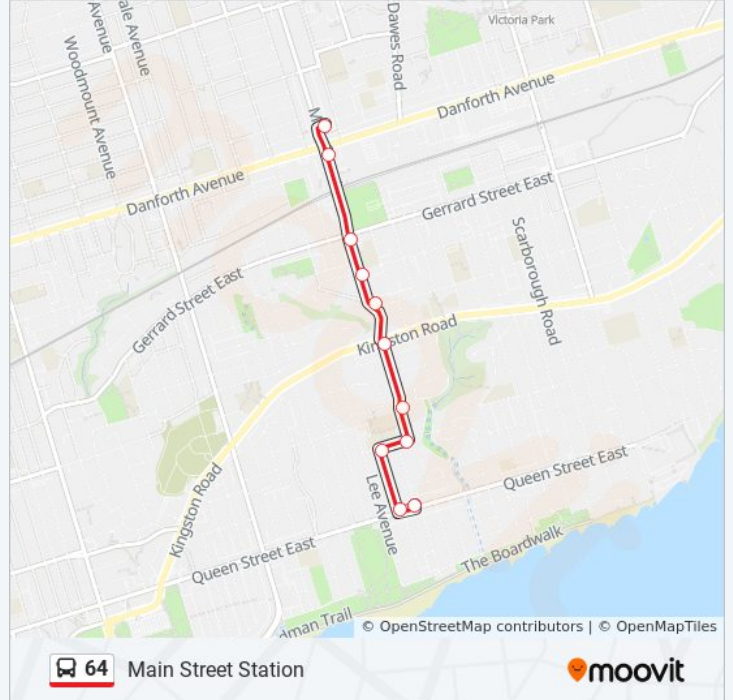

Main Street Station

Get The App

The 64 bus line (Main Street Station) has 2 routes. For regular weekdays, their operation hours are:
(1) Main Street Station: 12:16 AM - 11:56 PM (2) Wineva Ave at Queen St East: 12:05 AM - 11:45 PM
Use the Moovit App to find the closest 64 bus station near you and find out when is the next 64 bus arriving.

Direction: Main Street Station

11 stops

[VIEW LINE SCHEDULE](#)

- Wineva Ave at Queen St East
- Hambly Ave at Queen St East North Side
- Hambly Ave at Williamson Rd
- Williamson Rd at Southwood Dr
- Southwood Dr at Glen Ames
- Southwood Dr at Kingston Rd
- Main St at Lyall Ave North Side
- Main St at Swanwick Ave
- Main St at Gerrard St East
- Main St at Danforth Ave
- Main St Station

64 bus Info

Direction: Main Street Station

Stops: 11

Trip Duration: 10 min

Line Summary:

Direction: Wineva Ave at Queen St East

11 stops

[VIEW LINE SCHEDULE](#)

- Main St Station
- Main St at Danforth Ave
- Main St at Gerrard St East
- Main St at Swanwick Ave
- Main St at Benlamond Ave
- Main St at Kingston Rd
- Southwood Dr at Glen Stewart Cres South Side
- Southwood Dr at Glen Ames
- Southwood Dr at Williamson Rd
- Wineva Ave at Williamson Rd South Side
- Wineva Ave at Queen St East