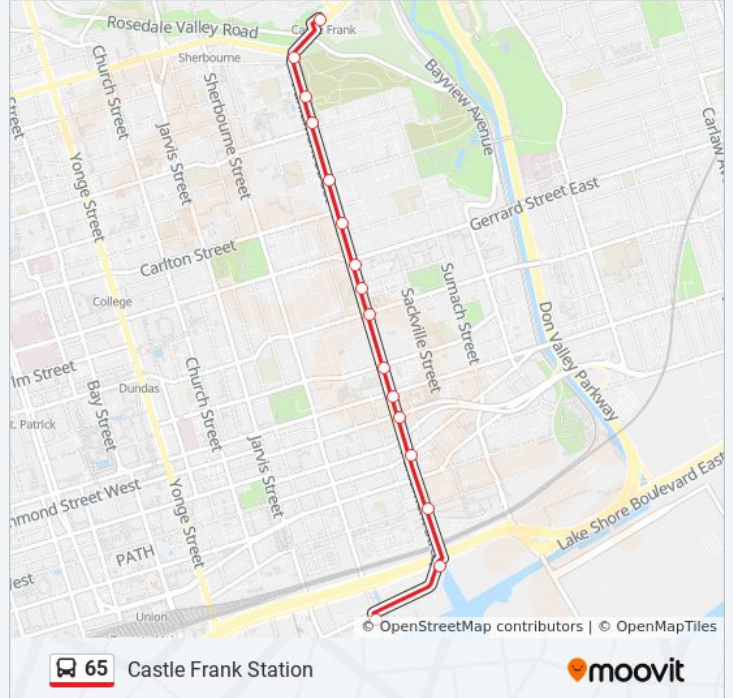

Direction: Castle Frank Station

16 stops

[VIEW LINE SCHEDULE](#)

- Dockside Dr at Queens Quay East
- Parliament St at Lake Shore Blvd East
- Parliament St at Mill St
- Parliament St at King St East
- Parliament St at Richmond St East
- Parliament St at Queen St East
- Parliament St at Shuter St
- Parliament St at Dundas St East
- Parliament St at Oak St
- Parliament St at Gerrard St East
- Parliament St at Carlton St
- Parliament St at Winchester St
- Parliament St at Wellesley St East North Side
- Parliament St at St James Ave
- Parliament St at Bloor St East
- Castle Frank Station

65 bus Info

Direction: Castle Frank Station

Stops: 16

Trip Duration: 21 min

Line Summary:

Direction: Dockside Dr at Queens Quay East

19 stops

[VIEW LINE SCHEDULE](#)

- Castle Frank Station
- Parliament St at Howard St South Side
- Parliament St at St James Ave South Side
- Parliament St at Wellesley St East South Side
- Parliament St at Winchester St
- Parliament St at Carlton St
- Parliament St at Gerrard St East
- Parliament St at Oak St
- Parliament St at Dundas St East
- Parliament St at Shuter St
- Parliament St at Queen St East
- Parliament St at Richmond St East
- Parliament St at Adelaide St East
- Parliament St at King St East
- Parliament St at Front St East
- Parliament St at Mill St
- Parliament St at Lake Shore Blvd East South Side
- Queens Quay East at Lower Sherbourne St

65 bus Info

Direction: Dockside Dr at Queens Quay East

Stops: 19

Trip Duration: 21 min

Line Summary:

Dockside Dr at Queens Quay East

65 bus time schedules and route maps are available in an offline PDF at moovitapp.com. Use the [Moovit App](#) to see live bus times, train schedule or subway schedule, and step-by-step directions for all public transit in Toronto.