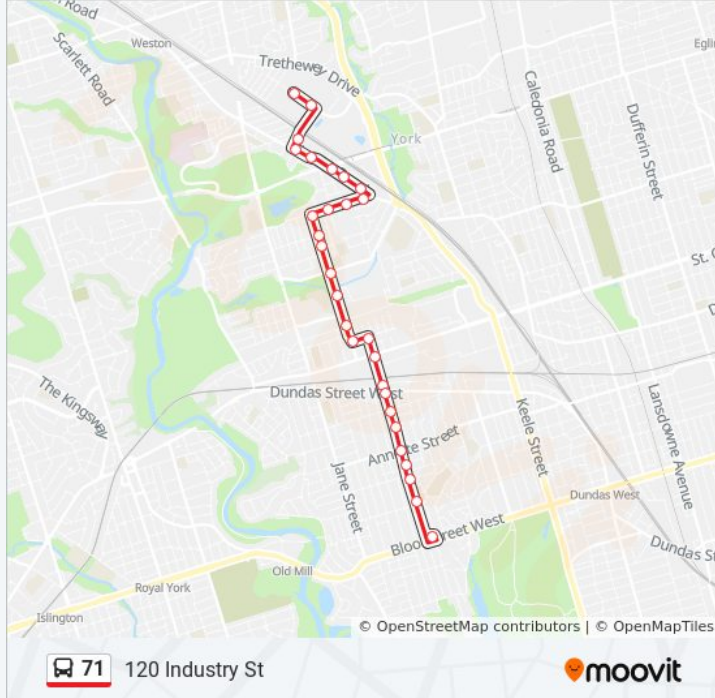

- Runnymede Station
- Runnymede Rd at Colbeck St North Side
- Runnymede Rd at Glenwood Ave North Side
- Runnymede Rd at Webb Ave
- Runnymede Rd at Annette St
- Runnymede Rd at Maher Ave
- Runnymede Rd at St John's Rd
- Runnymede Rd at Dundas St West
- Runnymede Rd at Dundas St West North Side
- Runnymede Rd at St Clair Ave West
- Runnymede Rd at Henrietta St
- Henrietta St at Castleton Ave
- Rockcliffe Blvd at Corbett Ave North Side
- Opposite 400 Rockcliffe Blvd - Rockcliffe Middle School
- Rockcliffe Blvd at Alliance Ave
- Rockcliffe Blvd at Caesar Ave North Side
- Rockcliffe Blvd at Homer Ave North Side
- Rockcliffe Blvd at Lambton Ave
- Lambton Ave at Guestville Ave
- Lambton Ave at Cashman Cres (East)
- Lambton Ave at Weston Rd

**71 bus Info**  
**Direction:** 120 Industry St  
**Stops:** 29  
**Trip Duration:** 23 min  
**Line Summary:**

Weston Rd at Dennis Ave

Weston Rd at York Ave North Side

Weston Rd at Eglinton Ave West

Weston Rd at Oxford Dr

Weston Rd at Ray Ave

Ray Ave at Bartonville Ave East

Industry St at Ray Ave North Side

120 Industry St

### Direction: Runnymede Station

29 stops

[VIEW LINE SCHEDULE](#)

120 Industry St

Industry St at Ray Ave

Industry St at Bertal Rd South Side

Industry St at Todd Baylis Blvd

Trethewey Dr at Todd Baylis Blvd South Side