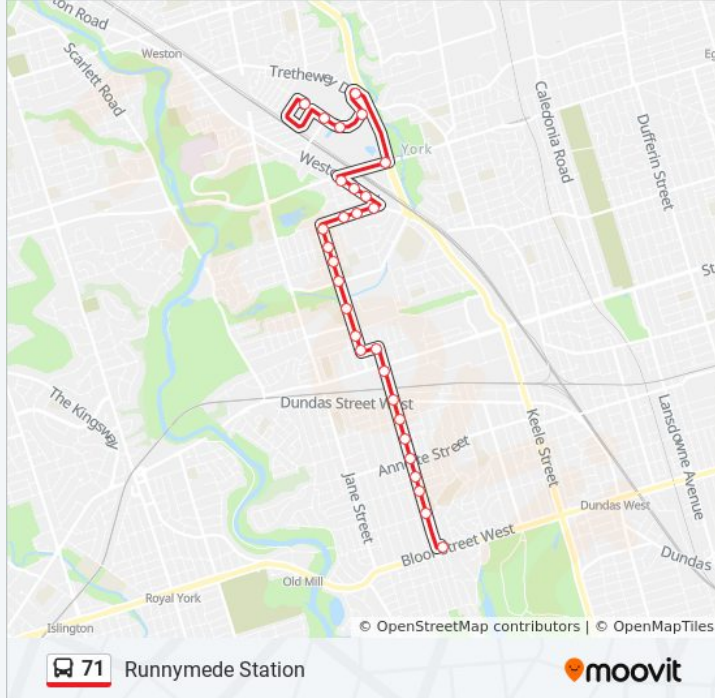

Castleton Ave at Henrietta St

Henrietta St at Runnymede Rd

Runnymede Rd at St Clair Ave West South Side

Runnymede Rd at Dundas St West

Runnymede Rd at St John's Rd

Runnymede Rd at Maher Ave South Side

Runnymede Rd at Annette St

Runnymede Rd at Mac Gregor Ave

Runnymede Rd at Glenwood Ave

Runnymede Rd at Colbeck St

Runnymede Station

71 bus time schedules and route maps are available in an offline PDF at moovitapp.com. Use the [Moovit App](#) to see live bus times, train schedule or subway schedule, and step-by-step directions for all public transit in Toronto.

[About Moovit](#) • [MaaS Solutions](#) • [Supported Countries](#) • [Mooviter Community](#)

© 2024 Moovit - All Rights Reserved

Check Live Arrival Times