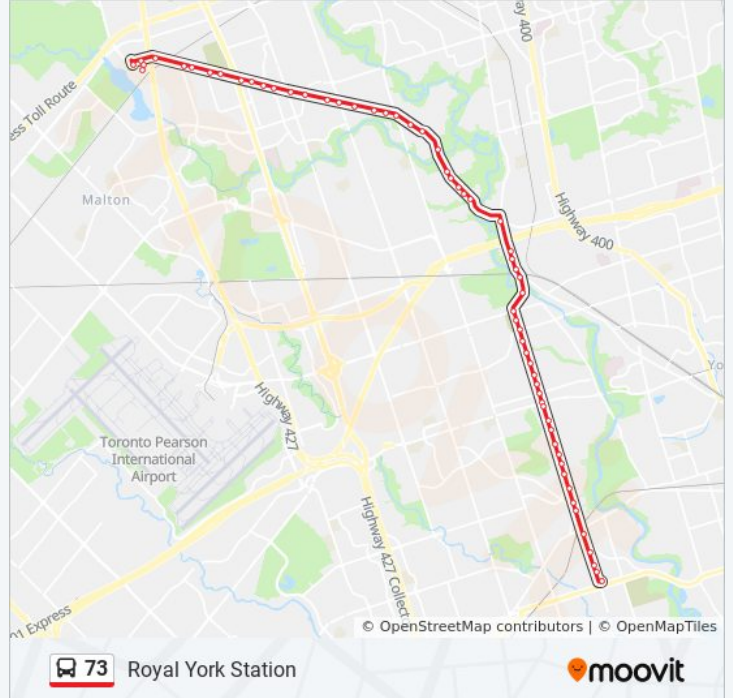

Albion Rd at Calstock Dr

Albion Rd at Bankfield Dr South Side

Albion Rd at Arcot Blvd South Side

Albion Rd at Elmhurst Dr

Albion Rd at Golfdown Dr East Side

Albion Rd at Shendale Dr East Side

Albion Rd at Armel Crt

Weston Rd at Albion Rd South Side

Weston Rd at Dee Ave

Weston Rd at Cardell Ave

Weston Rd at Oak St

Weston Rd at St Phillips Rd

St Phillips Rd at Riverview Heights

St Phillips Rd at Dixon Rd

Royal York Rd at Royaleigh Ave South Side

Royal York Rd at the Westway

Royal York Rd at Yorkleigh Ave

Royal York Rd at Weston Wood Rd

Royal York Rd at Trehorne Dr South Side

Royal York Rd at Chapman Rd

Royal York Rd at Summitcrest Dr

Royal York Rd at La Rose Ave

Royal York Rd at Eglinton Ave West

Royal York Rd at Eglinton Ave West South Side

Royal York Rd at Allanhurst Dr South Side

Royal York Rd at Edenvale Cres South Side

Royal York Rd at Country Club Dr

Royal York Rd at Cobble Hills

Royal York Rd at Darlingbrook Cres South Side

Royal York Rd at Hartfield Crt South Side

Royal York Rd at Anglesey Blvd

Royal York Rd at Ashley Rd

1161 Royal York Rd