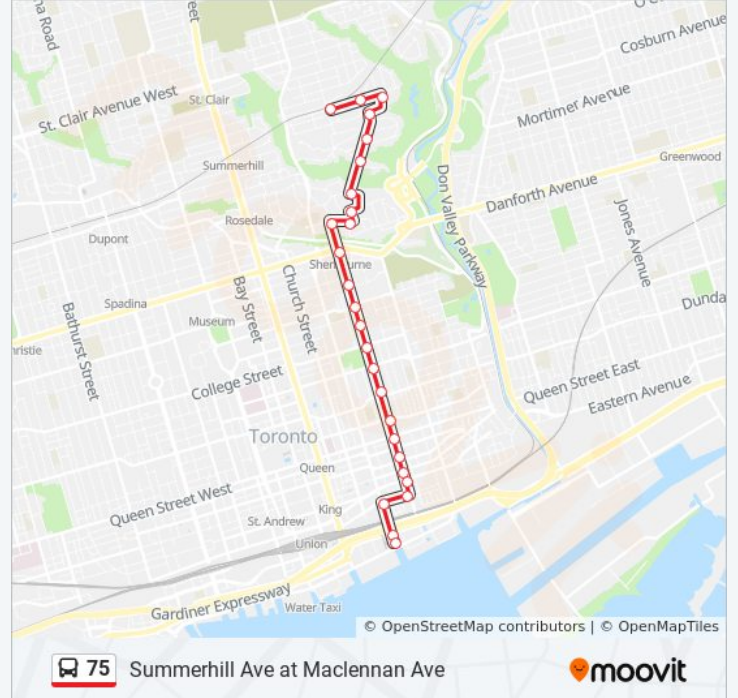

Use the Moovit App to find the closest 75 bus station near you and find out when is the next 75 bus arriving.

Direction: Lower Jarvis St at Queens Quay East North Side

25 stops

[VIEW LINE SCHEDULE](#)

- Summerhill Ave at MacLennan Ave
- MacLennan Ave at Douglas Dr
- Scholfield Ave at MacLennan Ave West Side
- Highland Ave at Roxborough Dr East Side
- Highland Ave at Glen Rd
- Glen Rd at South Dr
- South Dr at Glen Rd
- Glen Rd at Elm Ave
- Elm Ave at Sherbourne St
- Sherbourne St at Bloor St East South Side - Sherbourne Station
- Sherbourne St at Isabella St
- Sherbourne St at Wellesley St East
- 418 Sherbourne St
- Sherbourne St at Carlton St
- Sherbourne St at Gerrard St East
- Sherbourne St at Dundas St East
- Sherbourne St at Shuter St
- Sherbourne St at Queen St East
- Sherbourne St at Richmond St East South Side

75 bus Info

Direction: South Dr at Glen Rd

Stops: 20

Trip Duration: 25 min

Line Summary:

Glen Rd at Elm Ave

South Dr at Glen Rd

Direction: Summerhill Ave at MacLennan Ave

75 bus Info

Direction: Summerhill Ave at MacLennan Ave

Stops: 26

Trip Duration: 24 min

Line Summary:

Glen Rd at Elm Ave

South Dr at Glen Rd

Glen Rd at Highland Ave

Glen Rd at Whitney Ave

Glen Rd at Douglas Dr

Douglas Dr at Douglas Dr - Chorley Park

Summerhill Ave at Jean St

Summerhill Ave at MacLennan Ave

75 bus time schedules and route maps are available in an offline PDF at moovitapp.com. Use the [Moovit App](#) to see live bus times, train schedule or subway schedule, and step-by-step directions for all public transit in Toronto.