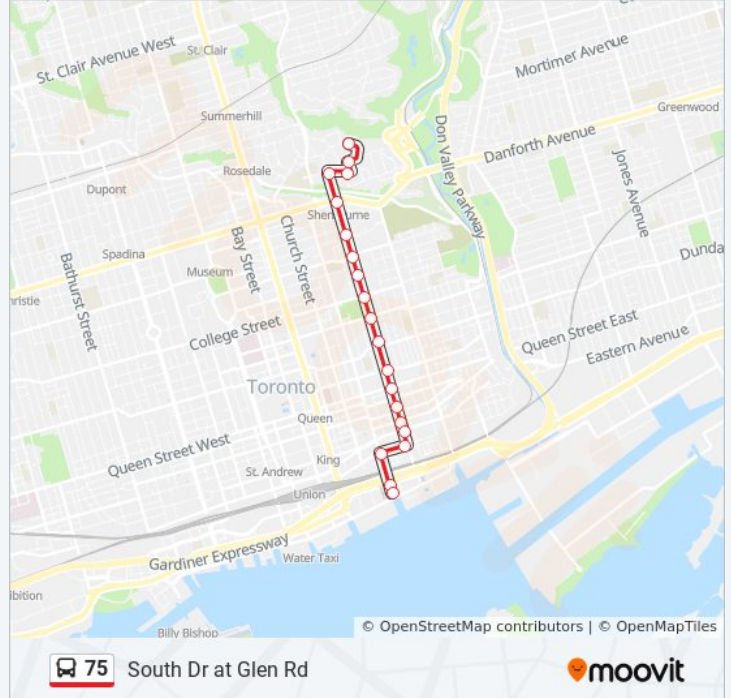

Stops: 16

Trip Duration: 20 min

Line Summary:

Direction: South Dr at Glen Rd

20 stops

[VIEW LINE SCHEDULE](#)

- Lower Jarvis St at Queens Quay East North Side
- Lower Jarvis St at Lake Shore Blvd East
- Lower Jarvis St at the Esplanade
- The Esplanade at Lower Sherbourne St
- Sherbourne St at Front St East
- Sherbourne St at King St East
- Sherbourne St at Adelaide St East North Side
- Sherbourne St at Queen St East
- Sherbourne St at Shuter St
- Sherbourne St at Dundas St East North Side
- Sherbourne St at Gerrard St East
- Sherbourne St at Carlton St
- 433 Sherbourne St
- Sherbourne St at Wellesley St East
- Sherbourne St at Earl St North Side
- Sherbourne St at Bloor St East - Sherbourne Station
- Sherbourne St at Maple Ave
- Maple Ave at Glen Rd East Side

75 bus Info

Direction: South Dr at Glen Rd

Stops: 20

Trip Duration: 25 min

Line Summary:

Glen Rd at Elm Ave

South Dr at Glen Rd

Direction: Summerhill Ave at MacLennan Ave

26 stops

[VIEW LINE SCHEDULE](#)

Lower Jarvis St at Queens Quay East North Side

Lower Jarvis St at Lake Shore Blvd East

Lower Jarvis St at the Esplanade

The Esplanade at Lower Sherbourne St

Sherbourne St at Front St East

75 bus Info

Direction: Summerhill Ave at MacLennan Ave

Stops: 26

Trip Duration: 24 min

Line Summary:

Glen Rd at Elm Ave

South Dr at Glen Rd

Glen Rd at Highland Ave