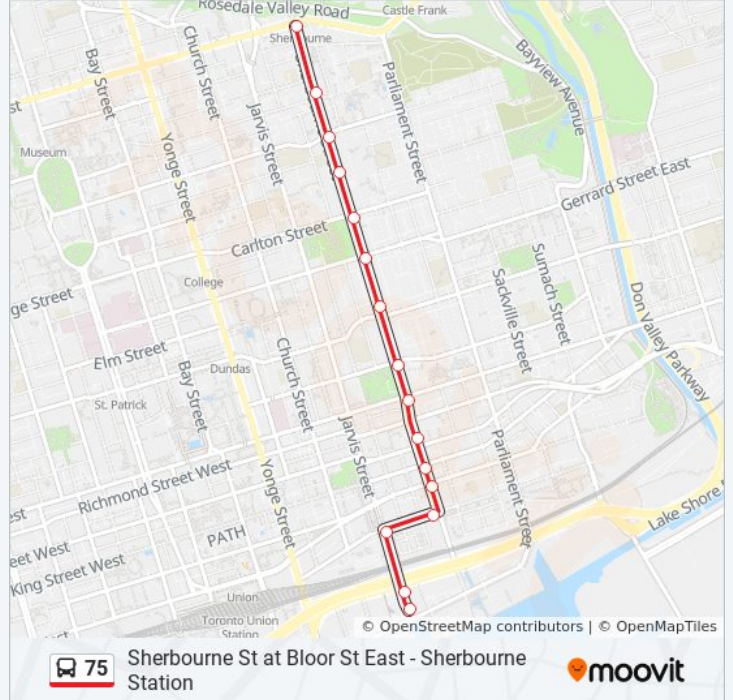

Lower Jarvis St at Queens Quay East North Side

Lower Jarvis St at Lake Shore Blvd East

Lower Jarvis St at the Esplanade

The Esplanade at Lower Sherbourne St

Sherbourne St at Front St East

Sherbourne St at King St East

Sunday	Not Operational
Monday	6:27 PM - 7:22 PM
Tuesday	12:30 AM - 7:22 PM
Wednesday	12:30 AM - 7:22 PM
Thursday	12:30 AM - 7:22 PM
Friday	12:30 AM - 10:28 PM
Saturday	8:24 PM - 8:48 PM

75 bus Info

Direction: Sherbourne St at Bloor St East - Sherbourne Station

Stops: 16

Trip Duration: 20 min

Line Summary:

Direction: South Dr at Glen Rd

20 stops

[VIEW LINE SCHEDULE](#)

- Lower Jarvis St at Queens Quay East North Side
- Lower Jarvis St at Lake Shore Blvd East
- Lower Jarvis St at the Esplanade
- The Esplanade at Lower Sherbourne St
- Sherbourne St at Front St East
- Sherbourne St at King St East
- Sherbourne St at Adelaide St East North Side
- Sherbourne St at Queen St East
- Sherbourne St at Shuter St
- Sherbourne St at Dundas St East North Side
- Sherbourne St at Gerrard St East
- Sherbourne St at Carlton St
- 433 Sherbourne St
- Sherbourne St at Wellesley St East
- Sherbourne St at Earl St North Side
- Sherbourne St at Bloor St East - Sherbourne Station
- Sherbourne St at Maple Ave
- Maple Ave at Glen Rd East Side

75 bus Info

Direction: South Dr at Glen Rd

Stops: 20

Trip Duration: 25 min

Line Summary:

Glen Rd at Elm Ave

South Dr at Glen Rd

Direction: Summerhill Ave at MacLennan Ave