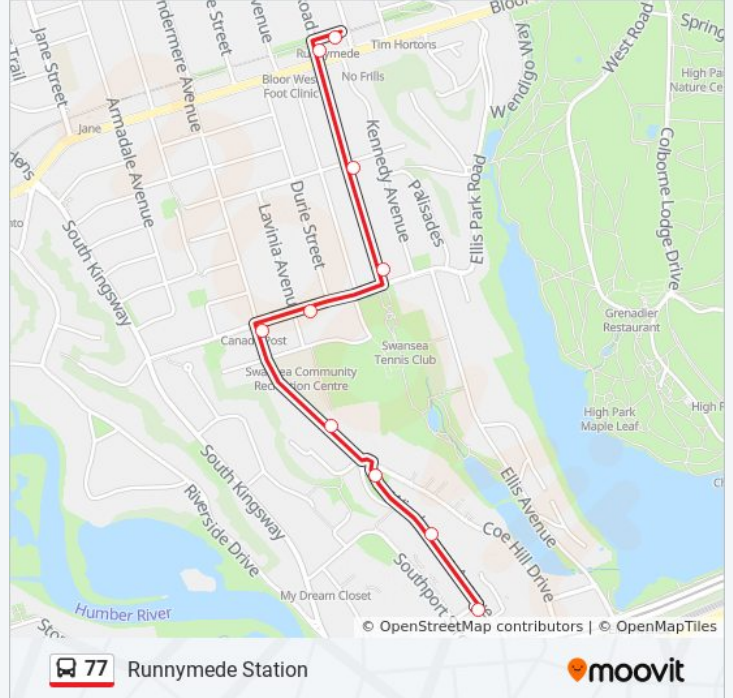

### Direction: Runnymede Station

10 stops

[VIEW LINE SCHEDULE](#)

- Windermere PI at Windermere Ave
- 89 Windermere Ave
- Windermere Ave at Coe Hill Dr
- Windermere Ave at St Olaves Rd
- Windermere Ave at Morningside Ave
- Morningside Ave at Lavinia Ave East Side
- Runnymede Rd at Morningside Ave North Side
- Runnymede Rd at Deforest Rd
- Runnymede Rd at Bloor St West North Side
- Runnymede Station

### 77 bus Info

**Direction:** Runnymede Station

**Stops:** 10

**Trip Duration:** 8 min

**Line Summary:**

**Direction: Windermere PI at Windermere Ave**

18 stops

[VIEW LINE SCHEDULE](#)

- Runnymede Station
- Runnymede Rd at Bloor St West South Side
- Runnymede Rd at Deforest Rd
- Runnymede Rd at Morningside Ave
- Morningside Ave at Windermere Ave
- Windermere Ave at St Olaves Rd
- Coe Hill Dr at Windermere Ave South Side
- 80 Coe Hill Dr
- 44 Coe Hill Dr
- Coe Hill Dr at the Queensway
- The Queensway at Windermere Ave West Side
- The Queensway at South Kingsway
- South Kingsway at Ripley Ave
- South Kingsway at Ormskirk Ave
- Ormskirk Ave at Ripley Ave East Side
- 60 Southport St
- Southport St at Windermere PI
- Windermere PI at Windermere Ave

**77 bus Info**

**Direction:** Windermere PI at Windermere Ave

**Stops:** 18

**Trip Duration:** 14 min

**Line Summary:**

77 bus time schedules and route maps are available in an offline PDF at [moovitapp.com](https://moovitapp.com). Use the [Moovit App](#) to see live bus times, train schedule or subway schedule, and step-by-step directions for all public transit in Toronto.