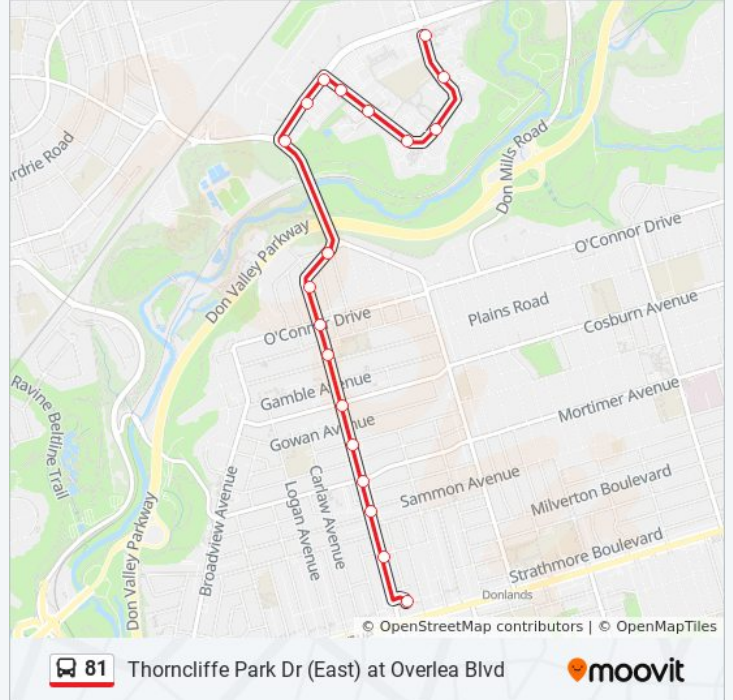

### Direction: Pape Station

15 stops

[VIEW LINE SCHEDULE](#)

- Thorncliffe Park Dr (East) at Overlea Blvd
- Overlea Blvd at Thorncliffe Park Dr (East) West Side
- 46 Overlea Blvd
- Overlea Blvd at Thorncliffe Park Dr (West)
- Overlea Blvd at Leaside Park Dr
- Millwood Rd at Overlea Blvd South Side
- Pape Ave at Hopedale Ave West Side
- Pape Ave at O'Connor Dr
- Pape Ave at Gamble Ave
- Pape Ave at Cosburn Ave
- Pape Ave at Floyd Ave
- Pape Ave at Mortimer Ave
- Pape Ave at Fulton Ave South Side
- Pape Ave at Canning Ave
- Pape Station

- Pape Station
- Pape Ave at Selkirk St
- Pape Ave at Sammon Ave
- Pape Ave at Mortimer Ave
- Pape Ave at Floyd Ave
- Pape Ave at Cosburn Ave
- Pape Ave at Torrens Ave North Side
- Pape Ave at O'Connor Dr
- Pape Ave at Rivercourt Blvd
- Millwood Rd at Overlea Blvd
- Overlea Blvd at Leaside Park Dr East Side
- Overlea Blvd at Thorncliffe Park Dr (West)
- 11 Thorncliffe Park Dr
- Thorncliffe Park Dr at Milepost PI
- 35 Thorncliffe Park Dr
- 49 Thorncliffe Park Dr
- 75 Thorncliffe Park Dr
- Thorncliffe Park Dr (East) at Overlea Blvd

**81 bus Time Schedule**

Thorncliffe Park Dr (East) at Overlea Blvd Route  
Timetable:

Sunday	12:00 AM - 1:20 AM
Monday	12:00 AM - 11:48 PM
Tuesday	12:00 AM - 11:48 PM
Wednesday	12:00 AM - 11:48 PM
Thursday	12:00 AM - 11:48 PM
Friday	12:00 AM - 11:48 PM
Saturday	12:00 AM - 11:48 PM

**81 bus Info**

**Direction:** Thorncliffe Park Dr (East) at Overlea Blvd

**Stops:** 18

**Trip Duration:** 15 min

**Line Summary:**

81 bus time schedules and route maps are available in an offline PDF at [moovitapp.com](https://moovitapp.com). Use the [Moovit App](#) to see live bus times, train schedule or subway schedule, and step-by-step directions for all public transit in Toronto.