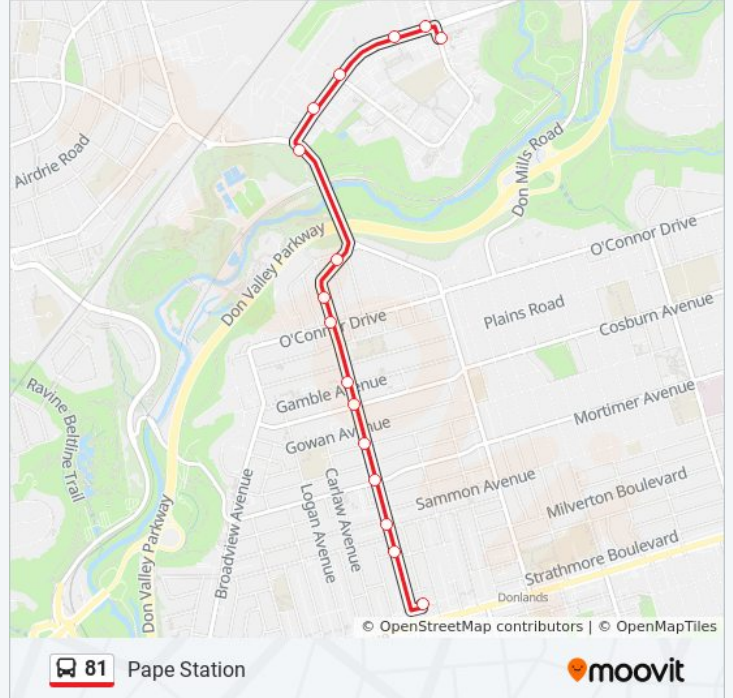

### Direction: Pape Station

15 stops

[VIEW LINE SCHEDULE](#)

- Thorncliffe Park Dr (East) at Overlea Blvd
- Overlea Blvd at Thorncliffe Park Dr (East) West Side
- 46 Overlea Blvd
- Overlea Blvd at Thorncliffe Park Dr (West)
- Overlea Blvd at Leaside Park Dr
- Millwood Rd at Overlea Blvd South Side
- Pape Ave at Hopedale Ave West Side
- Pape Ave at O'Connor Dr
- Pape Ave at Gamble Ave
- Pape Ave at Cosburn Ave
- Pape Ave at Floyd Ave
- Pape Ave at Mortimer Ave
- Pape Ave at Fulton Ave South Side
- Pape Ave at Canning Ave
- Pape Station

### 81 bus Info

**Direction:** Pape Station

**Stops:** 15

**Trip Duration:** 13 min

**Line Summary:**

**Direction: Thorncliffe Park Dr (East) at Overlea Blvd**

18 stops

[VIEW LINE SCHEDULE](#)

- Pape Station
- Pape Ave at Selkirk St
- Pape Ave at Sammon Ave
- Pape Ave at Mortimer Ave
- Pape Ave at Floyd Ave
- Pape Ave at Cosburn Ave
- Pape Ave at Torrens Ave North Side
- Pape Ave at O'Connor Dr
- Pape Ave at Rivercourt Blvd
- Millwood Rd at Overlea Blvd
- Overlea Blvd at Leaside Park Dr East Side
- Overlea Blvd at Thorncliffe Park Dr (West)
- 11 Thorncliffe Park Dr
- Thorncliffe Park Dr at Milepost PI
- 35 Thorncliffe Park Dr
- 49 Thorncliffe Park Dr
- 75 Thorncliffe Park Dr
- Thorncliffe Park Dr (East) at Overlea Blvd

**81 bus Info**

**Direction:** Thorncliffe Park Dr (East) at Overlea Blvd

**Stops:** 18

**Trip Duration:** 15 min

**Line Summary:**

81 bus time schedules and route maps are available in an offline PDF at [moovitapp.com](https://moovitapp.com). Use the [Moovit App](#) to see live bus times, train schedule or subway schedule, and step-by-step directions for all public transit in Toronto.