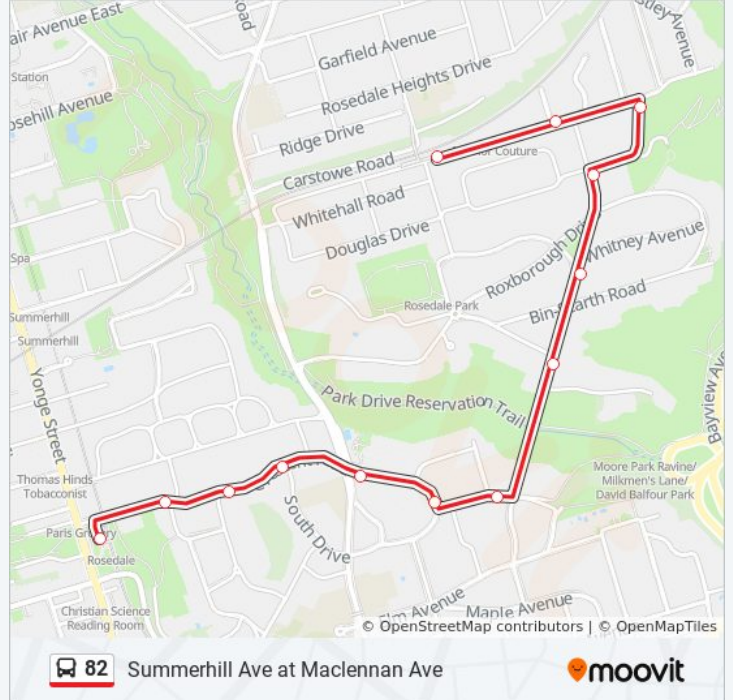

82 bus Info

Direction: Rosedale Station

Stops: 12

Trip Duration: 8 min

Line Summary:

Direction: Summerhill Ave at Maclellan Ave

13 stops

[VIEW LINE SCHEDULE](#)

- Rosedale Station
- Crescent Rd at Cluny Dr
- Crescent Rd at Rosedale Rd East Side
- Crescent Rd at South Dr (West)
- Crescent Rd at Mt Pleasant Rd East Side
- Crescent Rd at South Dr (East)
- South Dr at Glen Rd
- Glen Rd at Highland Ave
- Glen Rd at Whitney Ave
- Glen Rd at Douglas Dr
- Douglas Dr at Douglas Dr - Chorley Park
- Summerhill Ave at Jean St
- Summerhill Ave at Maclellan Ave

82 bus Time Schedule

Summerhill Ave at Maclellan Ave Route Timetable:

Sunday	08:04 - 23:50
Monday	00:20 - 23:40
Tuesday	00:00 - 23:40
Wednesday	00:00 - 23:40
Thursday	00:00 - 23:40
Friday	00:00 - 23:40
Saturday	00:00 - 23:36

82 bus Info

Direction: Summerhill Ave at Maclellan Ave

Stops: 13

Trip Duration: 10 min

Line Summary:

82 bus time schedules and route maps are available in an offline PDF at moovitapp.com. Use the [Moovit App](#) to see live bus times, train schedule or subway schedule, and step-by-step directions for all public transit in Toronto.