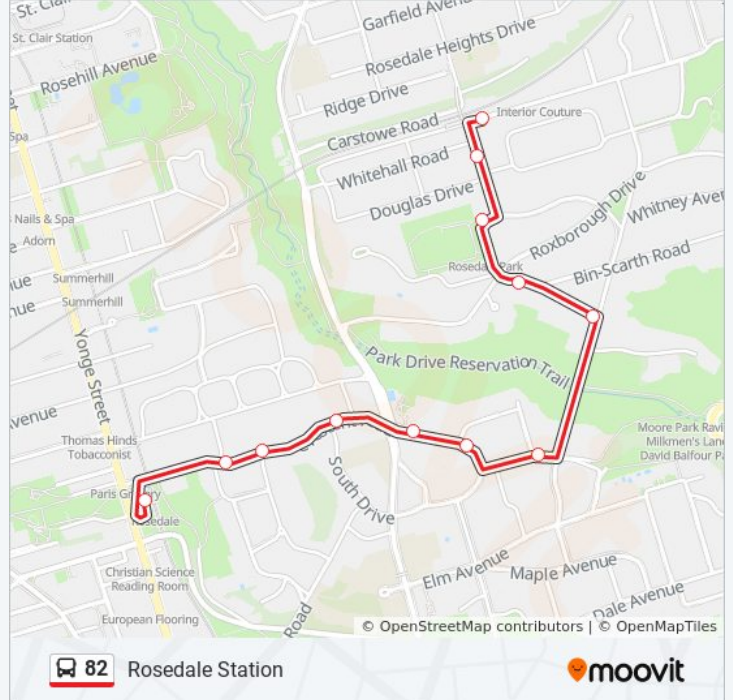

Rosedale Station

Get The App

The 82 bus line (Rosedale Station) has 2 routes. For regular weekdays, their operation hours are:
(1) Rosedale Station: 00:12 - 23:50(2) Summerhill Ave at Maclennan Ave: 00:00 - 23:40
Use the Moovit App to find the closest 82 bus station near you and find out when is the next 82 bus arriving.

Direction: Rosedale Station

12 stops

[VIEW LINE SCHEDULE](#)

- Summerhill Ave at Maclennan Ave
- Maclennan Ave at Douglas Dr
- Scholfield Ave at Maclennan Ave West Side
- Highland Ave at Roxborough Dr East Side
- Highland Ave at Glen Rd
- South Dr at May St
- Crescent Rd at Lamport Ave
- Crescent Rd at Mt Pleasant Rd
- Crescent Rd at South Dr (West)
- Crescent Rd at Rosedale Rd West Side
- Crescent Rd at Cluny Dr
- Rosedale Station

82 bus Time Schedule

Rosedale Station Route Timetable:

Sunday	07:52 - 23:43
Monday	00:13 - 23:50
Tuesday	00:12 - 23:50
Wednesday	00:12 - 23:50
Thursday	00:12 - 23:50
Friday	00:12 - 23:50
Saturday	00:12 - 23:50

82 bus Info

Direction: Rosedale Station

Stops: 12

Trip Duration: 8 min

Line Summary:

Direction: Summerhill Ave at Maclellan Ave

13 stops

[VIEW LINE SCHEDULE](#)