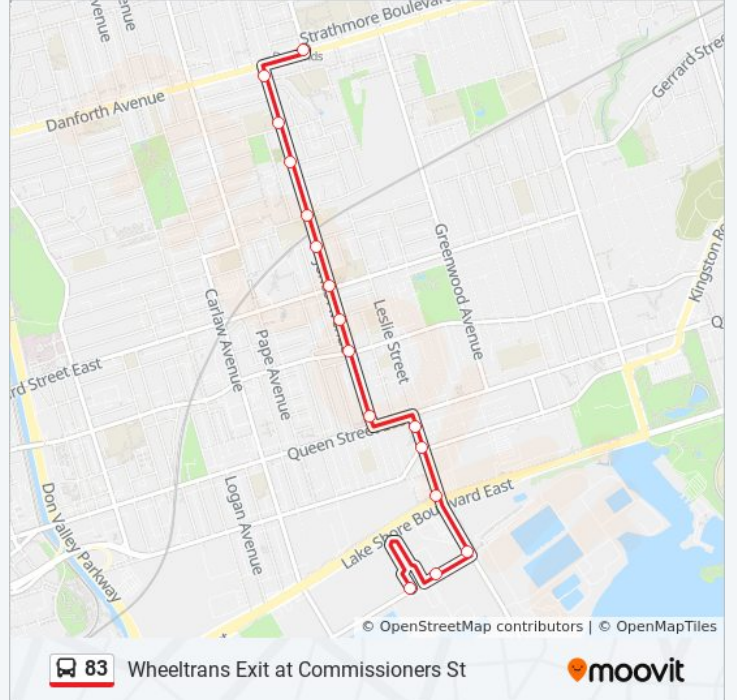

83 bus Info

Direction: Donlands Station

Stops: 16

Trip Duration: 14 min

Line Summary:

Direction: Wheeltrans Exit at Commissioners St

16 stops

[VIEW LINE SCHEDULE](#)

- Donlands Station
- Jones Ave at Danforth Ave South Side
- Jones Ave at Strathcona Ave
- Jones Ave at Shudell Ave
- Jones Ave at Boulton Ave
- Jones Ave at Myrtle Ave South Side
- Jones Ave at Gerrard St East
- Jones Ave at Sproat Ave South Side
- Jones Ave at Dundas St East
- Jones Ave at Queen St East
- Leslie St at Queen St East South Side
- Leslie St at Eastern Ave
- Leslie St at Lake Shore Blvd East
- Leslie St at Commissioners St
- 600 Commissioners St
- Wheeltrans Exit at Commissioners St

83 bus Time Schedule

Wheeltrans Exit at Commissioners St Route

Timetable:

Sunday	12:05 AM - 1:00 AM
Monday	12:10 AM - 11:50 PM
Tuesday	12:07 AM - 11:50 PM
Wednesday	12:07 AM - 11:50 PM
Thursday	12:07 AM - 11:50 PM
Friday	12:07 AM - 11:54 PM
Saturday	12:10 AM - 11:48 PM

83 bus Info

Direction: Wheeltrans Exit at Commissioners St

Stops: 16

Trip Duration: 14 min

Line Summary:

83 bus time schedules and route maps are available in an offline PDF at moovitapp.com. Use the [Moovit App](#) to see live bus times, train schedule or subway schedule, and step-by-step directions for all public transit in Toronto.