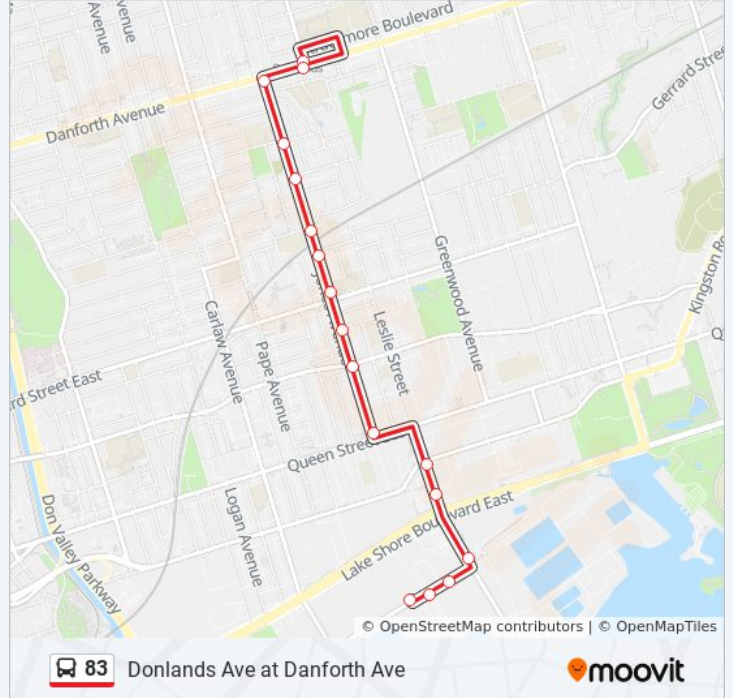

Direction: Donlands Station

16 stops

[VIEW LINE SCHEDULE](#)

- Wheeltrans Exit at Commissioners St
- 545 Commissioners St East Side
- 595 Commissioners St
- Leslie St at Commissioners St North Side
- Leslie St at Mosley St
- Leslie St at Eastern Ave
- Jones Ave at Queen St East North Side
- Jones Ave at Dundas St East
- Jones Ave at Sproat Ave
- Jones Ave at Gerrard St East North Side
- Jones Ave at Myrtle Ave
- Jones Ave at Boulton Ave
- Jones Ave at Shudell Ave
- Jones Ave at Baird Ave
- Jones Ave at Danforth Ave
- Donlands Station

83 bus Info

Direction: Donlands Station

Stops: 16

Trip Duration: 14 min

Line Summary:

Direction: Wheeltrans Exit at Commissioners St

16 stops

[VIEW LINE SCHEDULE](#)

- Donlands Station
- Jones Ave at Danforth Ave South Side
- Jones Ave at Strathcona Ave
- Jones Ave at Shudell Ave
- Jones Ave at Boulton Ave
- Jones Ave at Myrtle Ave South Side
- Jones Ave at Gerrard St East
- Jones Ave at Sproat Ave South Side
- Jones Ave at Dundas St East
- Jones Ave at Queen St East
- Leslie St at Queen St East South Side
- Leslie St at Eastern Ave
- Leslie St at Lake Shore Blvd East
- Leslie St at Commissioners St
- 600 Commissioners St
- Wheeltrans Exit at Commissioners St

83 bus Info

Direction: Wheeltrans Exit at Commissioners St

Stops: 16

Trip Duration: 14 min

Line Summary:

83 bus time schedules and route maps are available in an offline PDF at moovitapp.com. Use the [Moovit App](#) to see live bus times, train schedule or subway schedule, and step-by-step directions for all public transit in Toronto.