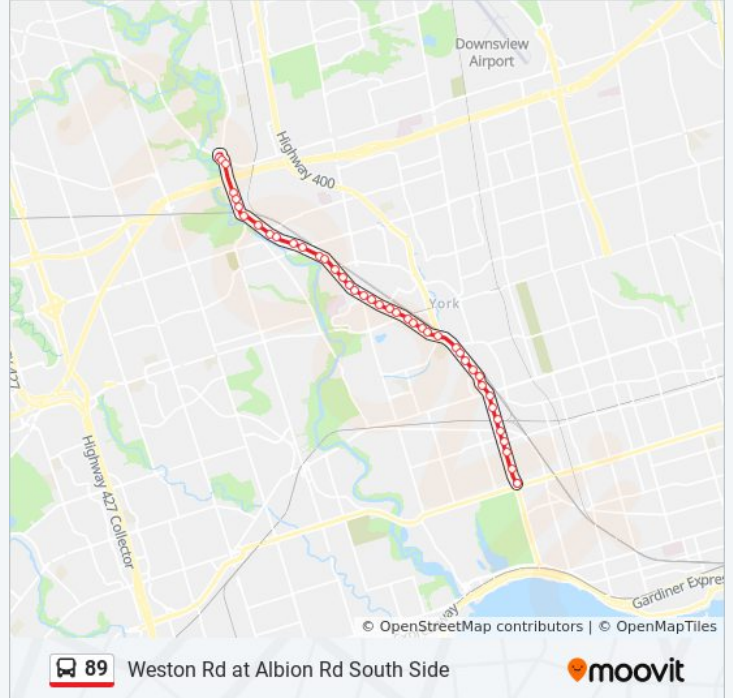

Weston Rd at McCormack St

Weston Rd at Northland Ave

Weston Rd at Seneca Ave

Weston Rd at Rogers Rd

Weston Rd at Black Creek Dr North Side

Weston Rd at Lambton Ave

Weston Rd at Dennis Ave

Weston Rd at York Ave North Side

Weston Rd at Eglinton Ave West

Weston Rd at Oxford Dr

Weston Rd at Ray Ave

Weston Rd at Victoria Blvd

Weston Rd at Craydon Ave

Weston Rd at Jane St

Weston Rd at Dora Spencer Rd North Side

Weston Rd at Sidney Belsey Cres

Weston Rd at Clouston Ave

Weston Rd at Denison Rd East

Weston Rd at Wright Ave - Weston Go Station

1765 Weston Rd

Weston Rd at Lawrence Ave West

Weston Rd at Elsmere Ave

Weston Rd at Fern Ave

Weston Rd at Church St

Weston Rd at Coulter Ave North Side

Weston Rd at St Phillips Rd

Weston Rd at Oak St North Side

Weston Rd at Cardell Ave

Weston Rd at Knob Hill Dr

Weston Rd at Walsh Ave

Albion Rd at Weston Rd West Side

Weston Rd at Albion Rd South Side