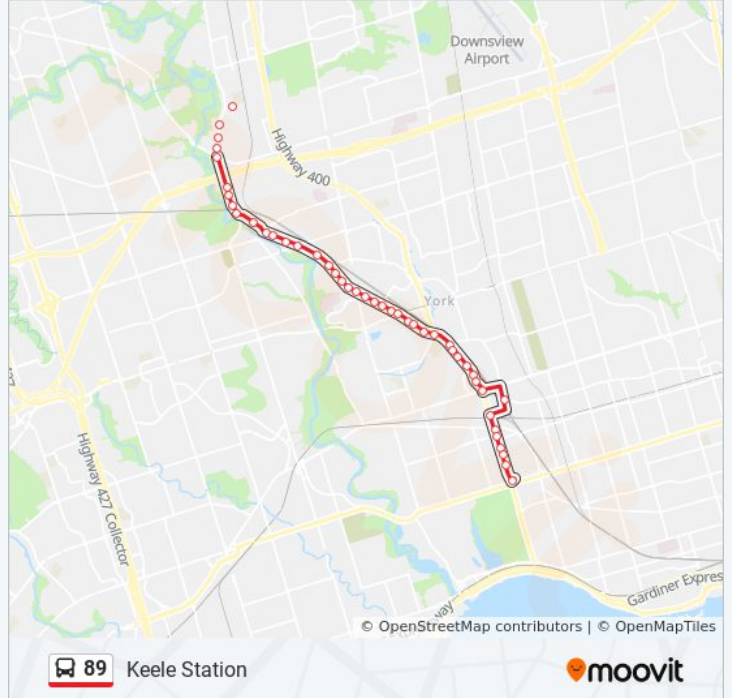

Direction: Keele Station

40 stops

[VIEW LINE SCHEDULE](#)

- Weston Rd at Albion Rd South Side
- Weston Rd at Dee Ave
- Weston Rd at Cardell Ave
- Weston Rd at Oak St
- Weston Rd at St Phillips Rd
- Weston Rd at Coulter Ave
- Weston Rd at Church St South Side
- Weston Rd at Fern Ave South Side
- Weston Rd at Little Ave
- Weston Rd at Lawrence Ave West
- Weston Rd at Wilby Cres - Weston Go Station
- Weston Rd at Denison Rd West
- Weston Rd at Clouston Ave
- Weston Rd at Sidney Belsey Cres
- Weston Rd at Dora Spencer Rd
- Weston Rd at Jane St
- Weston Rd at Ernest Dockray Ave
- Weston Rd at Bartonville Ave West
- Weston Rd at Ray Ave
- Weston Rd at Oxford Dr South Side
- Weston Rd at Eglinton Ave West
- Weston Rd at York Ave

89 bus Info

Direction: Keele Station

Stops: 40

Trip Duration: 35 min

Line Summary:

Weston Rd at Dennis Ave
 Weston Rd at Bushey Ave
 Weston Rd at Humber Blvd
 Weston Rd at Rogers Rd South Side
 Weston Rd at Seneca Ave
 Weston Rd at Northland Ave
 Weston Rd at McCormack St
 Weston Rd at Gunns Rd South Side
 Weston Rd at Birdstone Cres (North)
 Weston Rd at St Clair Ave West
 Keele St at West Toronto St
 Keele St at Junction Rd
 Keele St at Dundas St West South Side
 Keele St at Annette St
 Keele St at Humberside Ave
 Keele St at Hillsview Ave
 Keele St at Glenlake Ave
 Keele Station

Direction: Weston Rd at Albion Rd South Side

43 stops

[VIEW LINE SCHEDULE](#)

Keele Station
 Keele St at Bloor St West - Keele Station
 Keele St at Glenlake Ave
 Keele St at Humberside Ave
 Keele St at Annette St
 Keele St at Dundas St West
 Keele St at Junction Rd
 Keele St at West Toronto St
 Keele St at St Clair Ave West
 Weston Rd at Birdstone Cres (North)
 Weston Rd at Gunns Rd

89 bus Info

Direction: Weston Rd at Albion Rd South Side
Stops: 43
Trip Duration: 37 min
Line Summary:

Weston Rd at McCormack St

Weston Rd at Northland Ave

Weston Rd at Seneca Ave

Weston Rd at Rogers Rd

Weston Rd at Black Creek Dr North Side