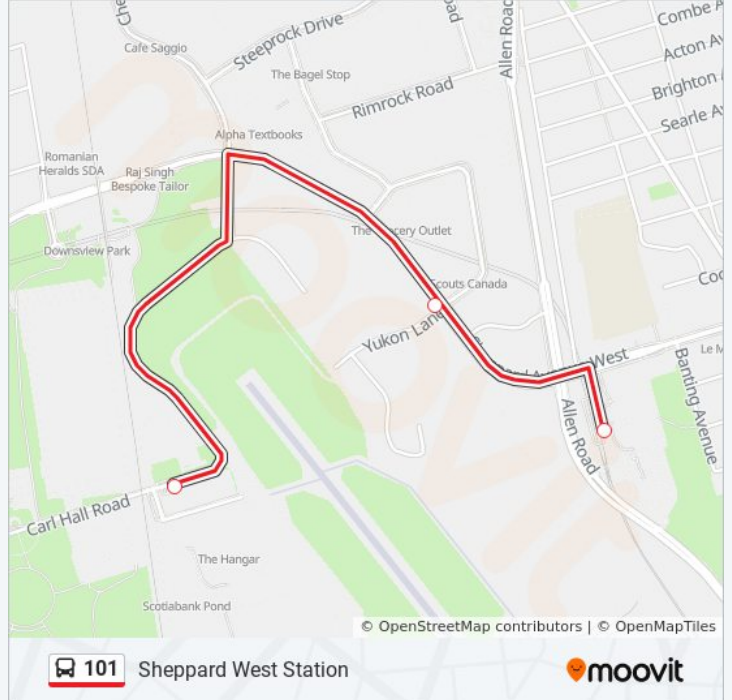

101 bus Info

Direction: Downsview Park Trail at Downsview Park Station

Stops: 10

Trip Duration: 10 min

Line Summary:

Direction: Locust Lodge Gardens at Stanley Greene Blvd

8 stops

[VIEW LINE SCHEDULE](#)

101 bus Time Schedule

Locust Lodge Gardens at Stanley Greene Blvd
Route Timetable:

Sunday	Not Operational
Monday	5:53 AM - 10:15 PM
Tuesday	5:53 AM - 10:15 PM
Wednesday	5:53 AM - 10:15 PM
Thursday	5:53 AM - 10:15 PM
Friday	8:53 AM - 10:15 PM
Saturday	8:53 AM - 10:15 PM

101 bus Info

Direction: Locust Lodge Gardens at Stanley Greene Blvd

Stops: 8

Trip Duration: 10 min

Line Summary:

Direction: Stanley Greene Blvd at Downsview Park Blvd

2 stops

[VIEW LINE SCHEDULE](#)