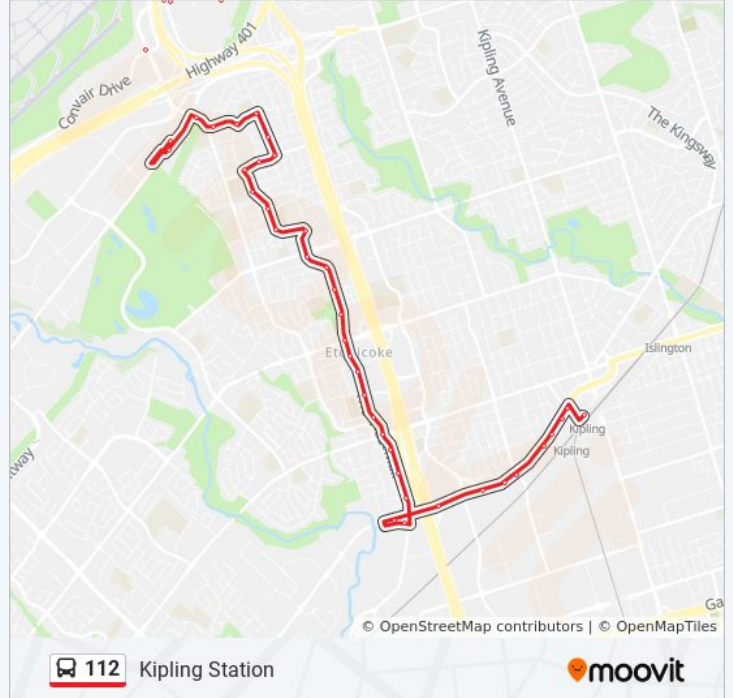

Belfield Rd at Attwell Dr East Side

Brockport Dr at Belfield Rd North Side

Opposite 200 Brockport Dr

Disco Rd at Brockport Dr West Side

10 Disco Rd

Disco Rd at Attwell Dr

Opposite 111 Disco Rd

Carlingview Dr at Disco Rd South Side

Opposite 385-387 Carlingview Dr

112 bus Time Schedule

Kipling Station Route Timetable:

Sunday	12:23 AM - 1:37 AM
Monday	12:04 AM - 11:42 PM
Tuesday	12:04 AM - 11:42 PM
Wednesday	12:04 AM - 11:42 PM
Thursday	12:04 AM - 11:42 PM
Friday	12:04 AM - 11:34 PM
Saturday	12:04 AM - 11:53 PM

112 bus Info

Direction: Kipling Station

Stops: 67

Trip Duration: 42 min

Line Summary:

Carlingview Dr at Worcester Rd South Side
Carlingview Dr South Of Fasken Dr
Carlingview Dr At Dixon Rd
Opposite 215 Carlingview Dr
Carlingview Dr at Meteor Dr South Side
Carlingview Dr at Renforth Dr
Renforth Dr at Convair Dr
Renforth Station
Eglinton Ave West at Commerce Blvd East Side
Renforth Dr at Eglinton Ave West South Side
Gentian Dr at Sagamore Cres
Gentian Dr at Wellesworth Dr
Wellesworth Dr at Rangoon Rd
Rangoon Rd at Hagersville Crt
Rangoon Rd at Eringate Dr
Eringate Dr at Sanctbury Pl
Eringate Dr at Wellesworth Dr
Wellesworth Dr at Faversham Cres
Wellesworth Dr at Clumber Rd South Side
Wellesworth Dr at Torrington Dr
Wellesworth Dr at the West Mall
The West Mall at Rathburn Rd South Side
546 the West Mall
The West Mall at Holiday Dr
Opposite 451 the West Mall
The West Mall at Burnhamthorpe Rd
400 the West Mall
The West Mall at Civic Centre Crt South Side
The West Mall at Eva Rd
328 the West Mall
The West Mall at Bloor St West
The West Mall at Leavenworth Cres South Side
244 the West Mall

210 the West Mall

West Mall Cres at the West Mall West Side

Dundas St West at West Mall Cres East Side

Dundas St West at Highway 427

Dundas St West at East Mall Cres

Dundas St At Paulart Dr

Dundas St At Shorncliffe Rd