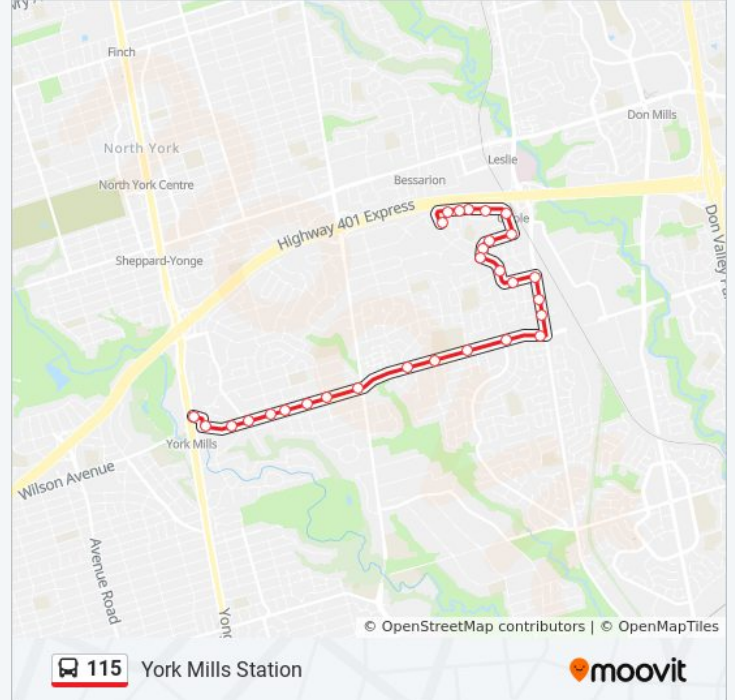

York Mills Rd at Sandfield Rd

York Mills Rd at Harrison Rd

York Mills Rd at Bayview Ave West Side

York Mills Rd at Fenn Ave

York Mills Rd at Birchwood Ave

York Mills Rd at Cedarwood Ave West Side

York Mills Rd at Upper Highland Cres

York Mills Rd at Old Yonge St

York Mills Rd at York Ridge Rd

York Mills Rd at Old York Mills Rd

York Mills Station

115 bus time schedules and route maps are available in an offline PDF at moovitapp.com. Use the [Moovit App](#) to see live bus times, train schedule or subway schedule, and step-by-step directions for all public transit in Toronto.

[About Moovit](#) • [MaaS Solutions](#) • [Supported Countries](#) • [Mooviter Community](#)

© 2024 Moovit - All Rights Reserved

Check Live Arrival Times