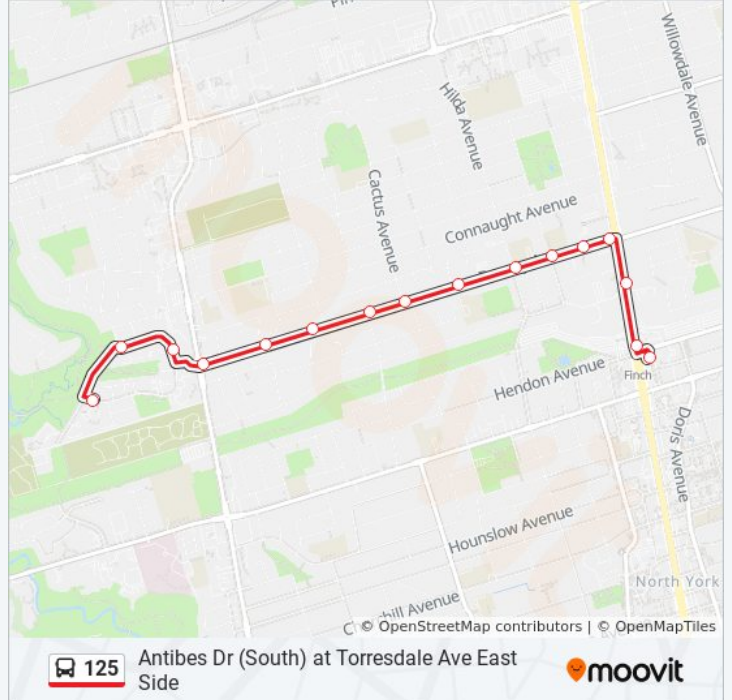

 125

Antibes Dr (South) at Torresdale Ave East Side

[Get The App](#)

The 125 bus line (Antibes Dr (South) at Torresdale Ave East Side) has 2 routes. For regular weekdays, their operation hours are:

(1) Antibes Dr (South) at Torresdale Ave East Side: 12:00 AM - 11:30 PM (2) Finch Station: 12:12 AM - 11:42 PM

Use the Moovit App to find the closest 125 bus station near you and find out when is the next 125 bus arriving.

Direction: Antibes Dr (South) at Torresdale Ave East Side

16 stops

[VIEW LINE SCHEDULE](#)

- Finch Station
- Finch Bus Terminal
- 5799 Yonge St
- Drewry Ave at Yonge St West Side
- 30 Drewry Ave
- Drewry Ave at Fairchild Ave
- Drewry Ave at Hilda Ave
- Drewry Ave at Norwin St
- Drewry Ave at Cactus Ave
- Drewry Ave at Grantbrook St
- Drewry Ave at Lister Dr
- Drewry Ave at Marathon Cres (East)
- Drewry Ave at Bathurst St
- Antibes Dr (North) at Plum Treeway (South) North Side
- Antibes Dr (North) at Torresdale Ave
- Antibes Dr (South) at Torresdale Ave East Side

125 bus Info

Direction: Antibes Dr (South) at Torresdale Ave East Side

Stops: 16

Trip Duration: 14 min

Line Summary:

Direction: Finch Station

15 stops

[VIEW LINE SCHEDULE](#)

Antibes Dr (South) at Torresdale Ave East Side

Antibes Dr (South) at Candle Liteway (East)

Opposite 100 Antibes Dr

Antibes Dr at Bathurst St

Drewry Ave at Marthon Cres (East)

Drewry Ave at Lister Dr

Drewry Ave at Grantbrook St