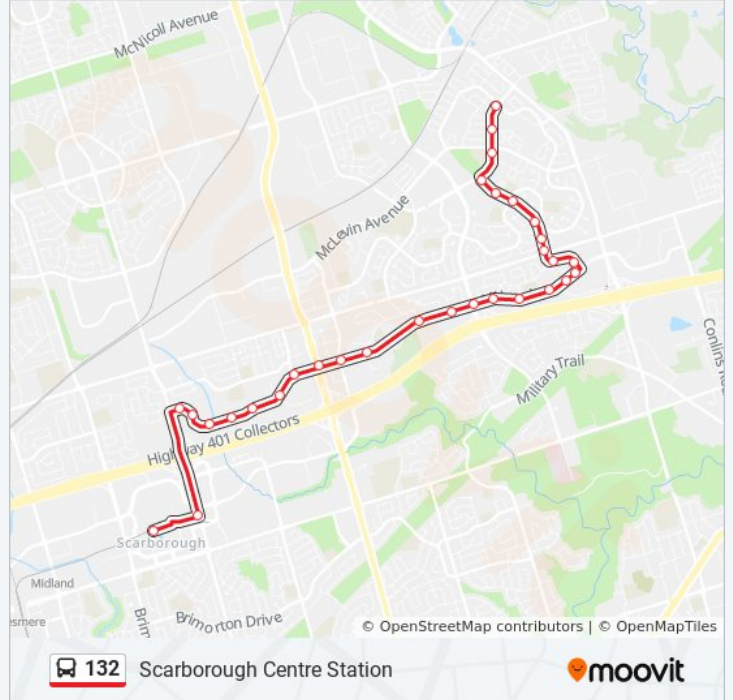

Direction: Scarborough Centre Station

31 stops

[VIEW LINE SCHEDULE](#)

- Sewells Rd at Hupfield Trail West Side
- Sewells Rd at Empringham Dr
- Sewells Rd at Mclevin Ave South Side
- Brenyon Way at Sewells Rd South Side
- Brenyon Way at Pioneer Pathway
- Brenyon Way at Wickson Trail South Side
- Brenyon Way at Walkway To Lowry Sq
- Brenyon Way at Foregate Ave
- Brenyon Way at Sheppard Ave East
- Murison Blvd at Usherwood Crt East Side
- Murison Blvd at Split Maple Crt South Side
- Milner Ave at Shadowood Crt
- Milner Ave at Cinemart Dr
- Opposite 715 Milner Ave
- Opposite 715 Milner Ave
- Opposite 709 Milner Ave
- Milner Ave at Neilson Rd
- Milner Ave at Burrows Hall Blvd
- Opposite 601 Milner Ave
- Milner Ave at Novopharm Crt
- Milner Ave at Progress Ave
- Milner Ave at Markham Rd

132 bus Info

Direction: Scarborough Centre Station

Stops: 31

Trip Duration: 23 min

Line Summary:

Milner Ave at Scunthorpe Rd

Milner Ave at Mid-Dominion Acres

130 Milner Ave

124 Milner Ave

70 Milner Ave

44 Milner Ave

Milner Ave at Mccowan Rd

Mccowan Rd at Triton Rd

Scarborough Centre Station

Direction: Sewells Rd at Hupfield Trail West Side

38 stops

[VIEW LINE SCHEDULE](#)

Scarborough Centre Station

Triton Rd at Mccowan Rd

Mccowan Rd at Progress Ave North Side

Mccowan Rd at Highway 401

Milner Ave at Mccowan Rd East Side

Opposite 44 Milner Ave

75 Milner Ave