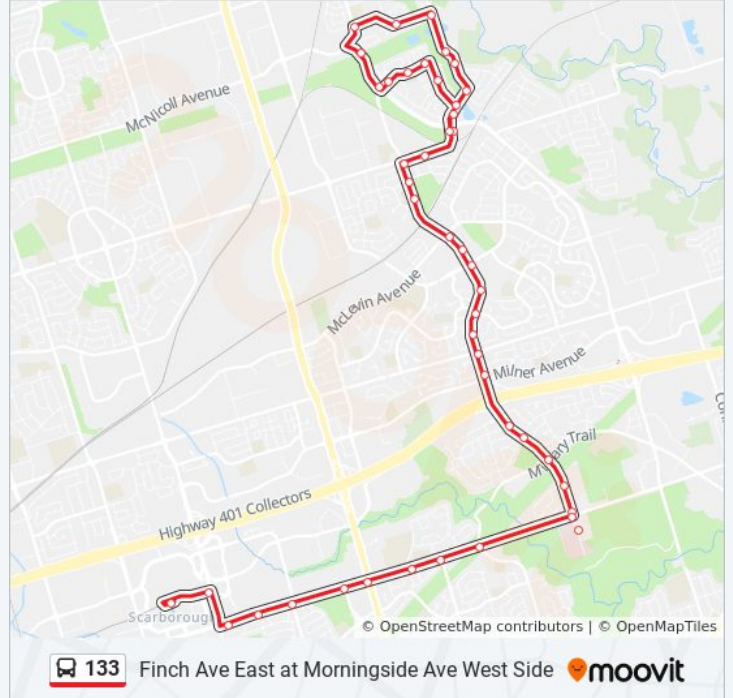

Oasis Blvd at Seasons Dr

Seasons Dr at Canoe Cres (West)

Staines Rd at Seasons Dr South Side

Staines Rd at Warbler Cir

Staines Rd at Point Rouge Trail

150 Staines Rd West Side

Staines Rd at Mantis Rd

Finch Ave East at Morningside Ave West Side

**Direction: Kennedy Station - Platform B**  
46 stops

[VIEW LINE SCHEDULE](#)

- Finch Ave East at Morningside Ave
- Staines Rd at Jacques Rd
- Mantis Rd at Poppy Pl (North)
- Nightstar Rd at Cranberry Dr
- Nightstar Rd at Pogonia St
- Nightstar Rd at Morningside Ave North Side
- Morningside Ave at Walkway To Raponi Cir
- Oasis Blvd at Seasons Dr
- Seasons Dr at Canoe Cres (West)
- Staines Rd at Seasons Dr South Side
- Staines Rd at Warbler Cir
- Staines Rd at Point Rouge Trail
- 150 Staines Rd West Side
- Staines Rd at Mantis Rd
- Finch Ave East at Morningside Ave West Side
- 5910 Finch Ave East
- Neilson Rd at Finch Ave East South Side
- Neilson Rd at Crow Trail
- Neilson Rd at Mclevin Ave
- Neilson Rd at Malvern Town Centre (East Entrance)
- Neilson Rd at Tapscott Rd
- Neilson Rd at Silverbell Grove South Side
- Neilson Rd at Berner Trail
- Neilson Rd at Opp Walkway To Blackwater Cres & Kessack Crt
- Neilson Rd at Sheppard Ave East
- Neilson Rd at Milner Ave
- Neilson Rd at Oakmeadow Blvd (North)
- Neilson Rd at Oakmeadow Blvd (South)
- Neilson Rd at Military Trail South Side

**133 bus Info**

**Direction:** Kennedy Station - Platform B

**Stops:** 46

**Trip Duration:** 51 min

**Line Summary:**

Neilson Rd at Purpledusk Trail South Side

Neilson Rd at Ellesmere Rd

Centenary Hospital Loop at Neilson Rd