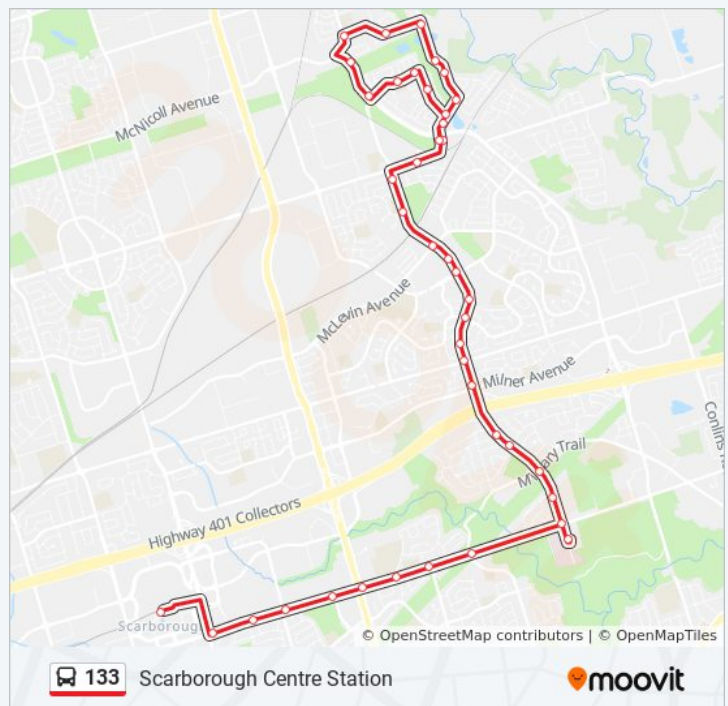

**Direction: Kennedy Station - Platform B**  
46 stops

[VIEW LINE SCHEDULE](#)

- Finch Ave East at Morningside Ave
- Staines Rd at Jacques Rd
- Mantis Rd at Poppy Pl (North)
- Nightstar Rd at Cranberry Dr
- Nightstar Rd at Pogonia St
- Nightstar Rd at Morningside Ave North Side
- Morningside Ave at Walkway To Raponi Cir
- Oasis Blvd at Seasons Dr
- Seasons Dr at Canoe Cres (West)
- Staines Rd at Seasons Dr South Side
- Staines Rd at Warbler Cir
- Staines Rd at Point Rouge Trail
- 150 Staines Rd West Side
- Staines Rd at Mantis Rd
- Finch Ave East at Morningside Ave West Side
- 5910 Finch Ave East
- Neilson Rd at Finch Ave East South Side
- Neilson Rd at Crow Trail
- Neilson Rd at Mclevin Ave
- Neilson Rd at Malvern Town Centre (East Entrance)
- Neilson Rd at Tapscott Rd
- Neilson Rd at Silverbell Grove South Side
- Neilson Rd at Berner Trail
- Neilson Rd at Opp Walkway To Blackwater Cres & Kessack Crt
- Neilson Rd at Sheppard Ave East
- Neilson Rd at Milner Ave
- Neilson Rd at Oakmeadow Blvd (North)
- Neilson Rd at Oakmeadow Blvd (South)
- Neilson Rd at Military Trail South Side

**133 bus Time Schedule**

Kennedy Station - Platform B Route Timetable:

Sunday	12:00 AM - 2:01 AM
Monday	12:16 AM - 11:56 PM
Tuesday	12:18 AM - 11:56 PM
Wednesday	12:18 AM - 11:56 PM
Thursday	12:18 AM - 11:56 PM
Friday	12:18 AM - 11:56 PM
Saturday	12:16 AM - 11:40 PM

**133 bus Info**

**Direction:** Kennedy Station - Platform B

**Stops:** 46

**Trip Duration:** 51 min

**Line Summary:**

Neilson Rd at Purpledusk Trail South Side

Neilson Rd at Ellesmere Rd

Centenary Hospital Loop at Neilson Rd