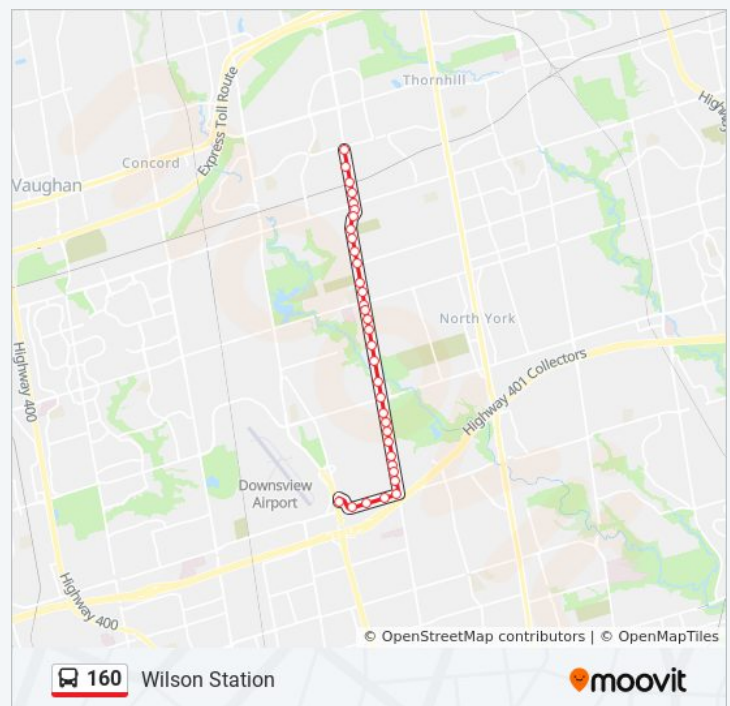

### 160 bus Info

**Direction:** Bathurst St at Clark Ave West South Side

**Stops:** 52

**Trip Duration:** 42 min

**Line Summary:**

Opposite 5720 Bathurst St

Bathurst St at Drewry Ave

Bathurst St at Patricia Ave North Side

New Westminster Dr / Beverley Glen

New Westminster Dr Stop # 3380

New Westminster Dr / Bathurst St

Atkinson Av / Rosedale Heights Dr

Atkinson Av / Dundurn Cres

Atkinson Av / Dundurn Cres

300 Atkinson Ave

Atkinson Av / Rosedale Heights Dr

## Direction: Wilson Station

34 stops

[VIEW LINE SCHEDULE](#)

Bathurst St / Clark Av  
Bathurst St / Milner Gate  
Bathurst St Stop # 3316  
Bathurst St at Cordoba Dr  
Bathurst St at Steeles Ave West  
Bathurst St at Steeles Ave West South Side  
Bathurst St at Fisherville Rd  
6030 Bathurst St  
Bathurst St at Rockford Rd  
Bathurst St at Cedarcroft Blvd South Side  
Bathurst St at Antibes Dr  
5720 Bathurst St  
Opposite 4981 Bathurst St  
Bathurst St at Finch Ave West South Side  
Bathurst St at Yorkview Dr South Side  
Bathurst St at Mascot Pl  
Bathurst St at Blue Flag Gate  
Bathurst St at Carscadden Dr  
4600 Bathurst St  
Bathurst St at Codsell Ave  
Bathurst St at Sheppard Ave West  
Bathurst St at Reiner Rd  
Bathurst St at Bainbridge Ave  
Bathurst St at Danby Ave  
Bathurst St at York Downs Dr  
Bathurst St at Laurelcrest Ave  
Bathurst St at Lyonsgate Dr  
Bathurst St at Invermay Ave  
Bathurst St at Allingham Gardens South Side  
Wilson Ave at Bathurst St West Side

## 160 bus Info

**Direction:** Wilson Station

**Stops:** 34

**Trip Duration:** 27 min

**Line Summary:**

340 Wilson Ave

Wilson Ave at King High Ave

Wilson Ave at Faywood Blvd