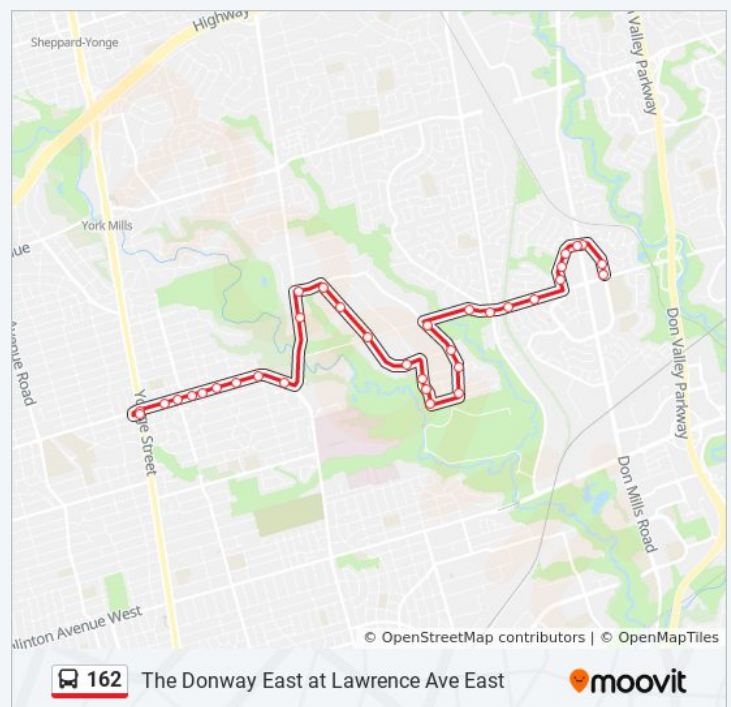

Glenorchy Rd at Royal Oak Dr South Side

Glenorchy Rd at Suncrest Dr

The Bridle Path at Suncrest Dr North Side

The Bridle Path at Saintfield Ave

The Bridle Path at Park Lane Cir

The Bridle Path at Lawrence Ave East

Lawrence Ave East at Blaine Dr East Side

Tuesday	6:06 AM - 10:37 PM
Wednesday	6:06 AM - 10:37 PM
Thursday	6:06 AM - 10:37 PM
Friday	6:25 AM - 7:42 PM
Saturday	6:07 AM - 10:36 PM

**162 bus Info**

**Direction:** The Donway East at Lawrence Ave East

**Stops:** 43

**Trip Duration:** 39 min

**Line Summary:**

Lawrence Ave East at Leslie St

Lawrence Ave East at Tremont Cres (West)

Lawrence Ave East at Tremont Cres (East) East Side

The Donway West at Lawrence Ave East North Side

Opposite 230 the Donway West

The Donway West at Duncairn Rd North Side

The Donway West at Don Mills Rd

The Donway East at Dutch Myrtleway

The Donway East at Wingreen Crt South Side

The Donway East at Lawrence Ave East