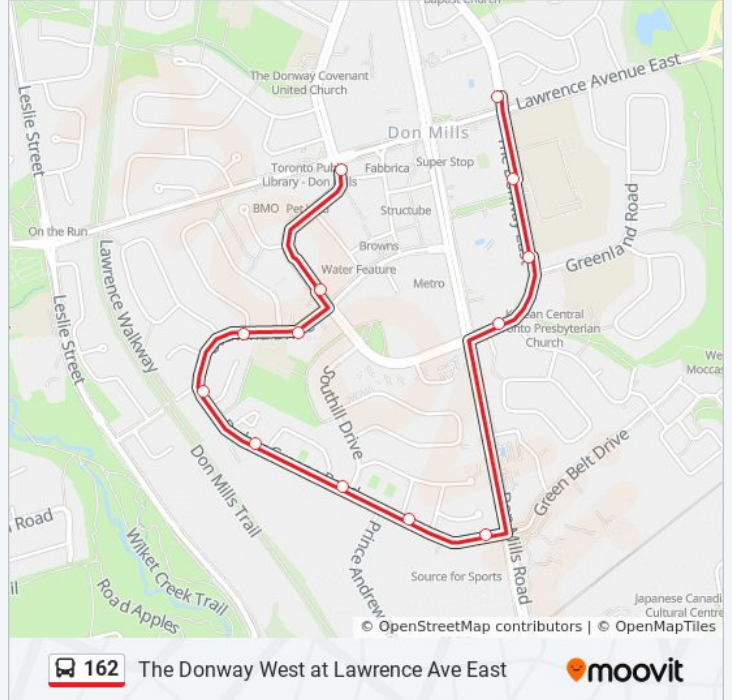

Opposite 230 the Donway West

The Donway West at Duncairn Rd North Side

The Donway West at Don Mills Rd

The Donway East at Dutch Myrtleway

The Donway East at Wingreen Crt South Side

The Donway East at Lawrence Ave East

**Direction: The Donway West at Lawrence Ave East**

12 stops

[VIEW LINE SCHEDULE](#)

The Donway East at Lawrence Ave East

16 the Donway East - Opposite Don Mills Collegiate

The Donway East at Greenland Rd - Donway Place

Overland Dr at Papebirch Dr East

The Donway West at Clock Tower Rd North Side

The Donway West at Lawrence Ave East

**162 bus Time Schedule**

The Donway West at Lawrence Ave East Route  
Timetable:

Sunday	Not Operational
Monday	10:28 PM - 11:14 PM
Tuesday	10:28 PM - 11:14 PM
Wednesday	10:28 PM - 11:14 PM
Thursday	10:28 PM - 11:14 PM
Friday	7:28 PM - 8:21 PM
Saturday	10:28 PM - 11:13 PM

**162 bus Info**

**Direction:** The Donway West at Lawrence Ave East

**Stops:** 12

**Trip Duration:** 7 min

**Line Summary:**

162 bus time schedules and route maps are available in an offline PDF at [moovitapp.com](https://moovitapp.com). Use the [Moovit App](#) to see live bus times, train schedule or subway schedule, and step-by-step directions for all public transit in Toronto.