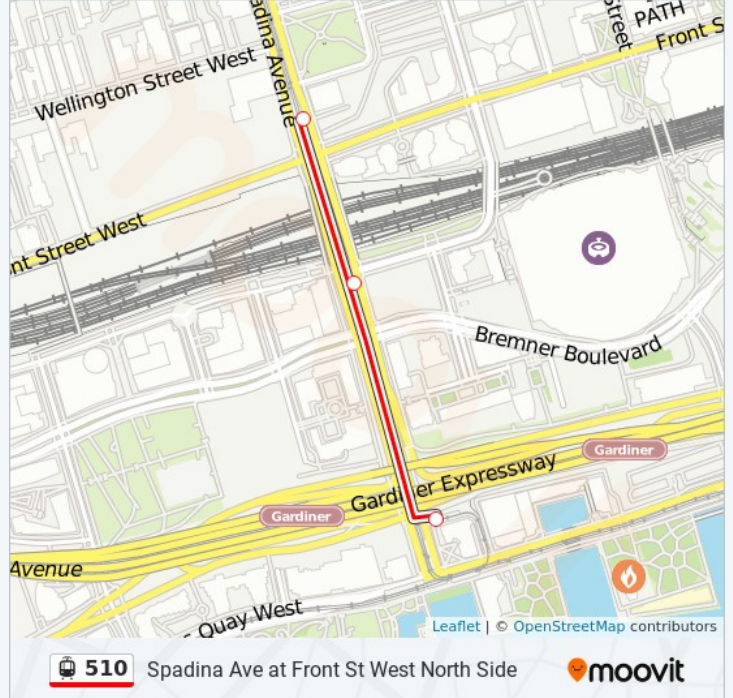

Spadina Ave at Front St West North Side

Get The App

The 510 streetcar line (Spadina Ave at Front St West North Side) has 2 routes. For regular weekdays, their operation hours are:

(1) Spadina Ave at Front St West North Side: 2:22 AM - 2:41 AM (2) Spadina Station: 12:09 AM - 11:59 PM

Use the Moovit App to find the closest 510 streetcar station near you and find out when is the next 510 streetcar arriving.

Direction: Spadina Ave at Front St West North Side

7 stops

[VIEW LINE SCHEDULE](#)

- Union Station
- Queens Quay/Ferry Docks Station
- Queens Quay West at Harbourfront Centre
- Queens Quay West at Rees St West Side
- Spadina Ave at Queens Quay West North Side
- Spadina Ave at Bremner Blvd North Side
- Spadina Ave at Front St West North Side

510 streetcar Info

Direction: Spadina Ave at Front St West North Side

Stops: 7

Trip Duration: 13 min

Line Summary:

Direction: Spadina Station

18 stops

[VIEW LINE SCHEDULE](#)