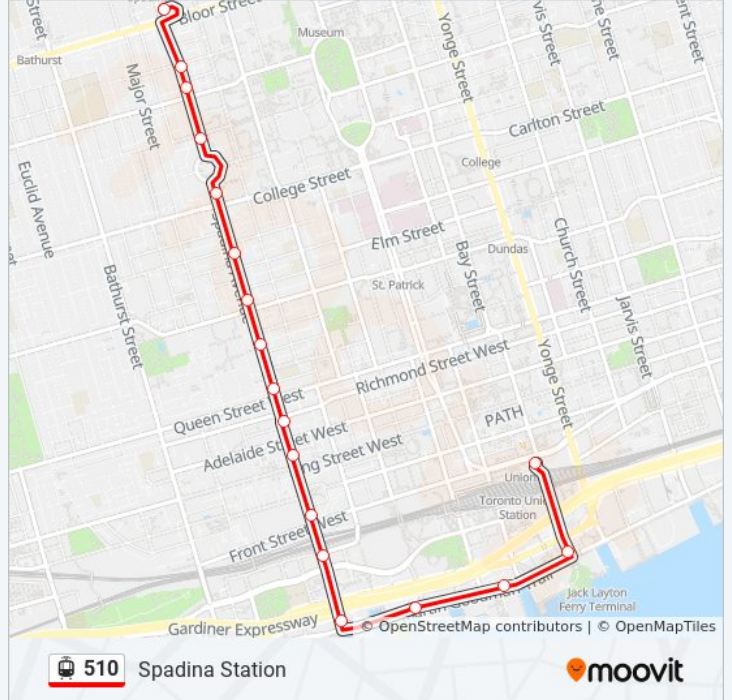

510 streetcar time schedules and route maps are available in an offline PDF at moovitapp.com. Use the [Moovit App](#) to see live bus times, train schedule or subway schedule, and step-by-step directions for all public transit in Toronto.

[About Moovit](#) • [MaaS Solutions](#) • [Supported Countries](#) • [Mooviter Community](#)

© 2024 Moovit - All Rights Reserved

Check Live Arrival Times