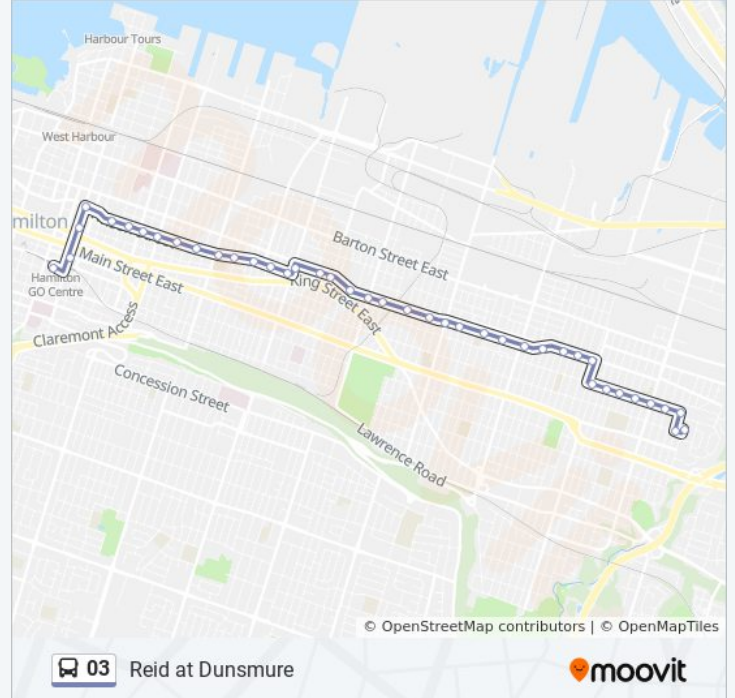

Wilson at Sanford

Wilson at Stirton

Wilson at Gibson

Wilson at Sherman

Sherman Opposite Fife

Cannon at Barnesdale

Cannon at Lottridge

Cannon Opposite Tim Hortons Field

Cannon at Gage

Cannon at East Bend

Cannon at Belmont

Cannon at Balmoral

Cannon at Ottawa

Cannon at Edgemont

Cannon Opposite Province

Cannon at Robins

Cannon at Kenilworth

Cannon at Cameron

Britannia at Tragina

Britannia at Fairfield

Britannia at Strathearne

Roxborough at Strathearne

Roxborough at Tolton

Roxborough at Julian

Roxborough at Adeline

Roxborough at Parkdale

Roxborough at Adair

Roxborough at Beland

Beland at Dunsmore

Reid Opposite Dunsmore