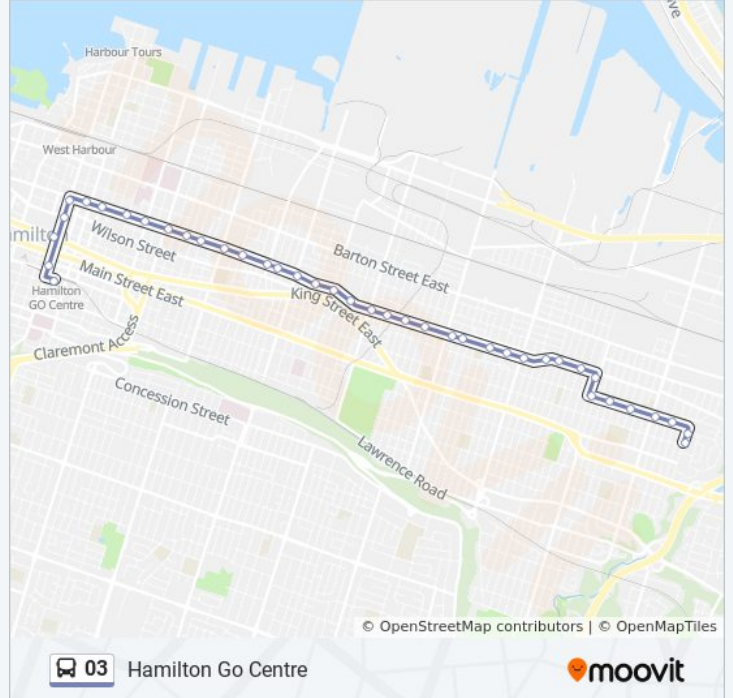

03 bus Info

Direction: Hamilton Go Centre

Stops: 40

Trip Duration: 28 min

Line Summary:

Cannon at Barnesdale

Cannon at Sherman

Cannon at Gibson

Cannon at Catharine

Cannon at Hughson

James at Cannon

James Opposite Rebecca

James at King

James at Jackson

Hamilton Go Centre Platform 17

Direction: Reid at Dunsmure

41 stops

[VIEW LINE SCHEDULE](#)

Hamilton Go Centre Platform 17

John at Jackson

John at King William

John at Wilson

Wilson Opposite Elgin

Wilson at Cathcart

03 bus Info

Direction: Reid at Dunsmure

Stops: 41

Trip Duration: 29 min

Line Summary:

Wilson at Sanford

Wilson at Stirton

Wilson at Gibson