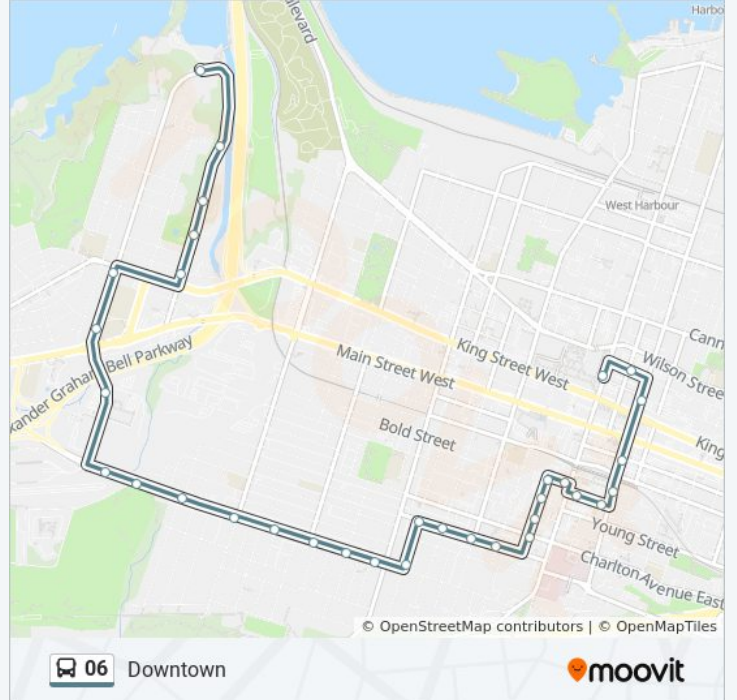

Direction: Downtown

33 stops

[VIEW LINE SCHEDULE](#)

- Princess Point Loop
- Macklin at Kay Drage Park
- At 100 Macklin
- Macklin at Coronation Arena
- Macklin at Glen
- Longwood at King
- Longwood at Marion
- Longwood Opposite McMaster Innovation Park
- Aberdeen Opposite Longwood
- Aberdeen at Studholme
- Aberdeen at Chedoke
- Aberdeen at Dundurn
- Aberdeen at Cottage
- Aberdeen at Undermount
- Aberdeen at Kent
- Aberdeen at Spruceside
- Hess at Aberdeen
- Hess at Herkimer
- Herkimer at Caroline
- Herkimer at Bay
- Herkimer at Park
- Macnab at Charlton

06 bus Info

Direction: Downtown

Stops: 33

Trip Duration: 20 min

Line Summary:

Macnab at Robinson

Macnab at Duke

Macnab at Bold

Direction: Princess Point Loop

27 stops

[VIEW LINE SCHEDULE](#)

James Opposite King William

James at King

James at Jackson

James at Bold

Duke at Macnab

06 bus Info

Direction: Princess Point Loop

Stops: 27

Trip Duration: 19 min

Line Summary:

Aberdeen at Longwood

Longwood at McMaster Innovation Park

Main at Longwood