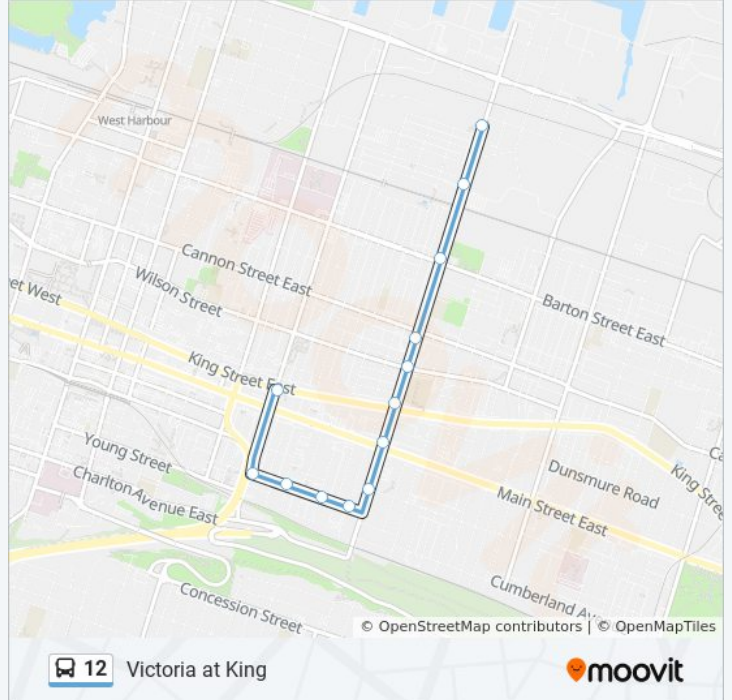

Victoria at King

[Get The App](#)

The 12 bus line (Victoria at King) has 2 routes. For regular weekdays, their operation hours are:

(1) Victoria at King: 7:15 AM - 7:11 PM (2) Wentworth at Burton: 6:56 AM - 6:52 PM

Use the Moovit App to find the closest 12 bus station near you and find out when is the next 12 bus arriving.

Direction: Victoria at King

12 stops

[VIEW LINE SCHEDULE](#)

- Wentworth at Burton
- Wentworth at Barton
- Wentworth at Cannon
- Wentworth at Wilson
- Wentworth at King
- Wentworth at Main
- Wentworth at Delaware
- Stinson at Grant
- Stinson at Erie
- Stinson at Emerald
- Stinson at Victoria
- Victoria at King

12 bus Time Schedule

Victoria at King Route Timetable:

| | |
|-----------|-------------------|
| Sunday | Not Operational |
| Monday | 7:15 AM - 7:11 PM |
| Tuesday | 7:15 AM - 7:11 PM |
| Wednesday | 7:15 AM - 7:11 PM |
| Thursday | 7:15 AM - 7:11 PM |
| Friday | Not Operational |
| Saturday | Not Operational |

12 bus Info

Direction: Victoria at King

Stops: 12

Trip Duration: 11 min

Line Summary:

Direction: Wentworth at Burton

11 stops

[VIEW LINE SCHEDULE](#)