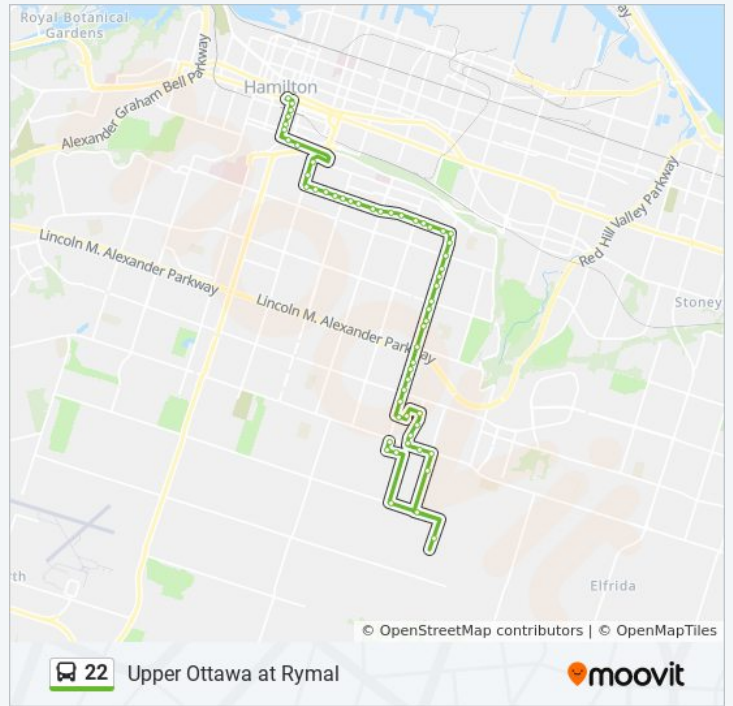

### Direction: Upper Ottawa at Rymal

55 stops

[VIEW LINE SCHEDULE](#)

Frank A. Cooke Terminal Platform 1  
James at Jackson  
James at Bold  
James at Charlton  
St. Joseph's at Mountwood  
Arkledun at Kingsway  
Upper Wellington at Concession  
Upper Wellington at Inverness  
Queensdale at Upper Wellington

### 22 bus Time Schedule

Upper Ottawa at Rymal Route Timetable:

Sunday	12:30 AM - 11:00 PM
Monday	12:00 AM - 11:30 PM
Tuesday	12:00 AM - 11:30 PM
Wednesday	12:00 AM - 11:30 PM
Thursday	12:00 AM - 11:30 PM
Friday	12:00 AM - 10:00 PM
Saturday	5:50 AM - 11:50 PM

### 22 bus Info

**Direction:** Upper Ottawa at Rymal

**Stops:** 55

**Trip Duration: 43 min**  
**Line Summary:**

- Queensdale at East 13th
- Queensdale Opposite East 17th
- Queensdale at Upper Wentworth
- Queensdale at East 22nd
- Queensdale at East 23rd
- Queensdale at East 27th
- Queensdale at Upper Sherman
- Queensdale at East 33rd
- Queensdale at East 35th
- Queensdale at Upper Gage
- Queensdale at East 42nd
- Queensdale at East 44th
- Queensdale at Rendell
- Queensdale at Upper Ottawa
- Upper Ottawa at Brucedale
- Upper Ottawa at Fennell
- At 638 Upper Ottawa
- Upper Ottawa at Ninth
- Upper Ottawa at Tenth
- Upper Ottawa at Mohawk
- Upper Ottawa at Reno
- Upper Ottawa at Beaconsfield
- Upper Ottawa at Larch
- Upper Ottawa at Bowden
- Upper Ottawa at Limeridge
- At 1190 Upper Ottawa
- Upper Ottawa at Redbury
- Upper Ottawa at Queensbury
- Upper Ottawa at Stone Church
- Upper Ottawa at Tunbridge
- Unsworth at Upper Ottawa
- Hempstead Opposite Unsworth
- Hempstead at Nebo