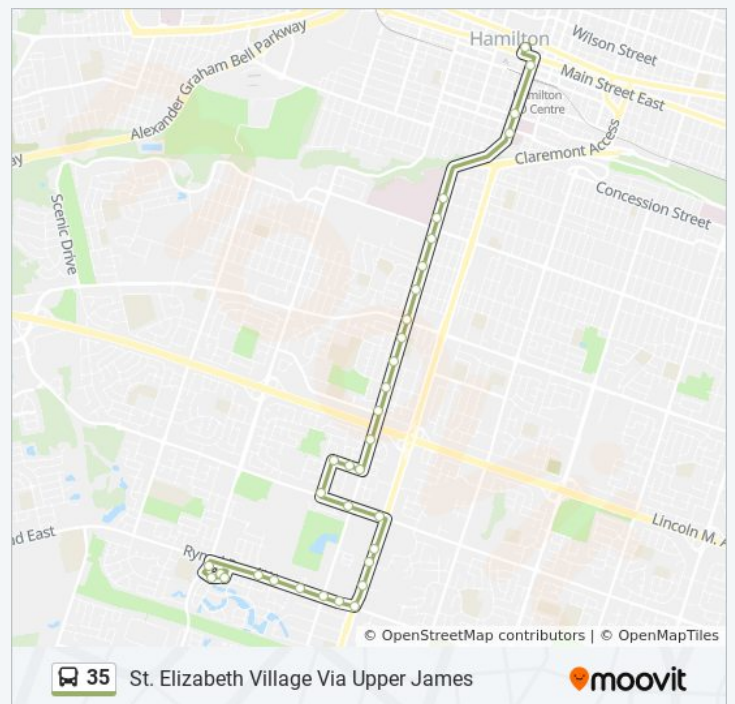

James at Bold

James at Charlton

West 5th at Brantdale

West 5th at Fennell

Mohawk College Terminal Pltfrm 5

West 5th Opposite Wembley

West 5th at South Bend

West 5th at Mohawk

West 5th at Marlowe

West 5th at Tyrone

West 5th Opposite Jameston

West 5th at Limeridge

West 5th Opposite Sonata

Chester at West 5th

Chester at Annabelle

Chester at Chesley

Chesley at Stone Church

Stone Church at West 5th

Stone Church at Upper James

At 1452 Upper James

Upper James at Regina

Upper James Opposite Delta

Upper James at Rymal

Rymal at South Hamilton Square Mall

Rymal at West 5th

Rymal at Konstantine

Rymal Opposite Westlawn

Rymal at Hazelton

Garth at Rymal

Sister Elisabeth at Sister Varga

Sister Elisabeth at Pharmacy

Gibbons Square Shelter

Wednesday	12:30 AM - 11:30 PM
Thursday	12:30 AM - 11:30 PM
Friday	12:30 AM - 10:00 PM
Saturday	6:15 AM - 11:45 PM

35 bus Info

Direction: St. Elizabeth Village Via Upper James

Stops: 34

Trip Duration: 26 min

Line Summary: