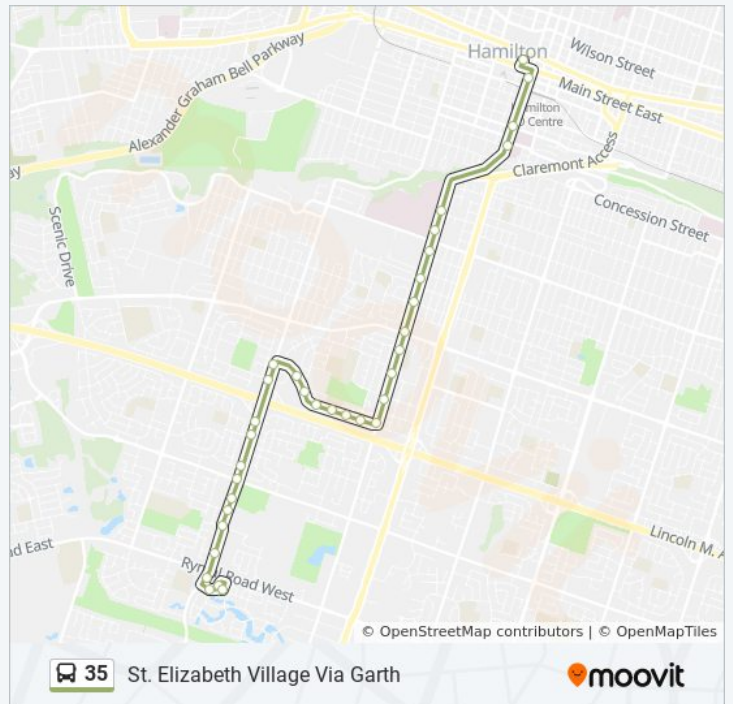

Opposite 235 Limeridge

Opposite 273 Limeridge

Limeridge at Kendale

Limeridge at Elgar

Garth at Limeridge

Garth at Linc North

Garth at Linc South

Garth at Garrow

Sister Elisabeth at Pharmacy

Gibbons Square Shelter

35 bus Info

Direction: St. Elizabeth Village Via Garth

Stops: 34

Trip Duration: 26 min

Line Summary:

Direction: St. Elizabeth Village Via Upper James

34 stops

[VIEW LINE SCHEDULE](#)

Frank A. Cooke Terminal Platform 6

James at Jackson

35 bus Time Schedule

St. Elizabeth Village Via Upper James Route

Timetable:

Sunday	12:45 AM - 11:00 PM
Monday	5:30 AM - 11:30 PM
Tuesday	12:30 AM - 11:30 PM