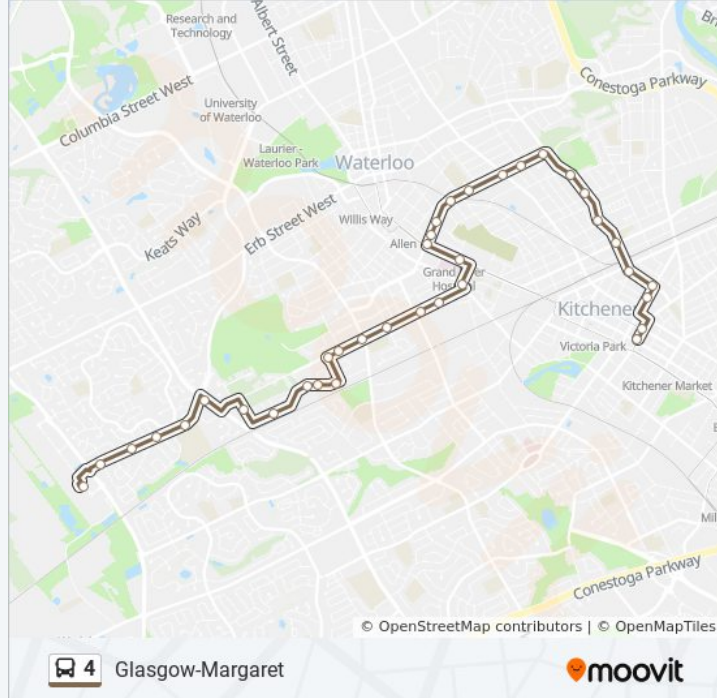

4 bus Info
Direction: Frederick Station
Stops: 35
Trip Duration: 27 min
Line Summary:

- The Boardwalk Station
- University Ave. / Countrystone
- University Ave. / Countrystone Park
- University Ave. / Path To Countrystone Pl.
- University Ave. / Resurrection C. S. S.
- Fischer-Hallman / University Ave.
- Westwood / Glasgow
- Westwood / Gallarno
- Westwood / Fernwood
- Westwood / Westwood Cres.
- Westwood / Inwood
- Inwood / Glasgow
- Glasgow / Aberdeen
- Glasgow / Westmount
- Glasgow / Dunbar
- Glasgow / Belmont
- Glasgow / York
- Park / Green
- Grand River Hospital Station
- King / Union
- Union / Mary
- Union / Herbert

Union / Lucan

Union / Devitt

Union / Weber

Union / Ellis

Union / Margaret

Margaret / Breithaupt Centre

Margaret / Guelph

Margaret / Wilhelm

Margaret / Wellington

Margaret / Victoria

Margaret / Centre In the Square

Queen / Kitchener Central Library

Frederick Station (Frederick / King)

Direction: The Boardwalk Station

37 stops

[VIEW LINE SCHEDULE](#)

4 bus Info

Direction: The Boardwalk Station

Stops: 37

Trip Duration: 27 min

Line Summary:

Grand River Hospital Station (Lrt)

Park / Wood

Park / Green