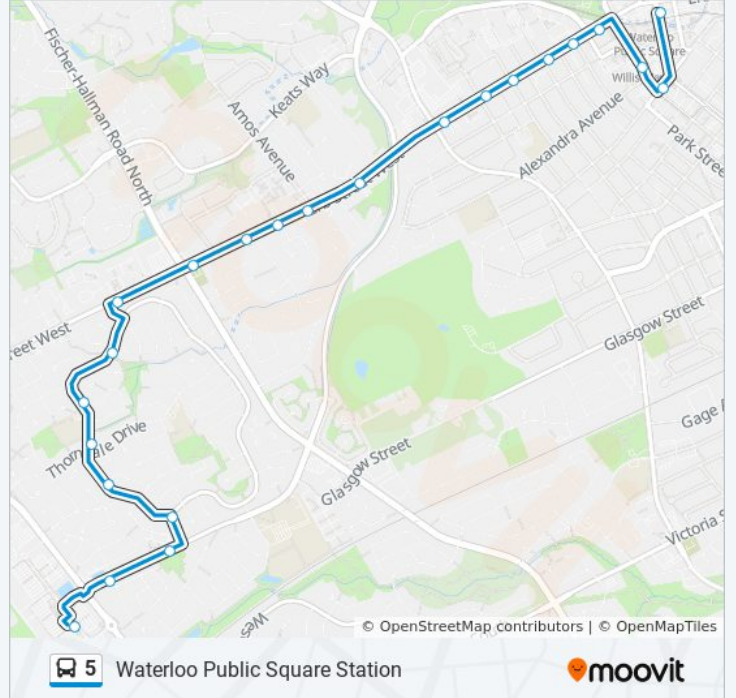

### Direction: Waterloo Public Square Station

23 stops

[VIEW LINE SCHEDULE](#)

The Boardwalk Station

University Ave. / Countrystone

University Ave. / Countrystone Park

Portsmouth / Westvale

Westvale / Bridgewater

### 5 bus Info

**Direction:** Waterloo Public Square Station

**Stops:** 23

**Trip Duration:** 18 min

**Line Summary:**

Erb / Father David Bauer

Willis Way Station

William / Caroline

Waterloo Public Square Station

5 bus time schedules and route maps are available in an offline PDF at [moovitapp.com](https://moovitapp.com). Use the [Moovit App](#) to see live bus times, train schedule or subway schedule, and step-by-step directions for all public transit in Toronto.