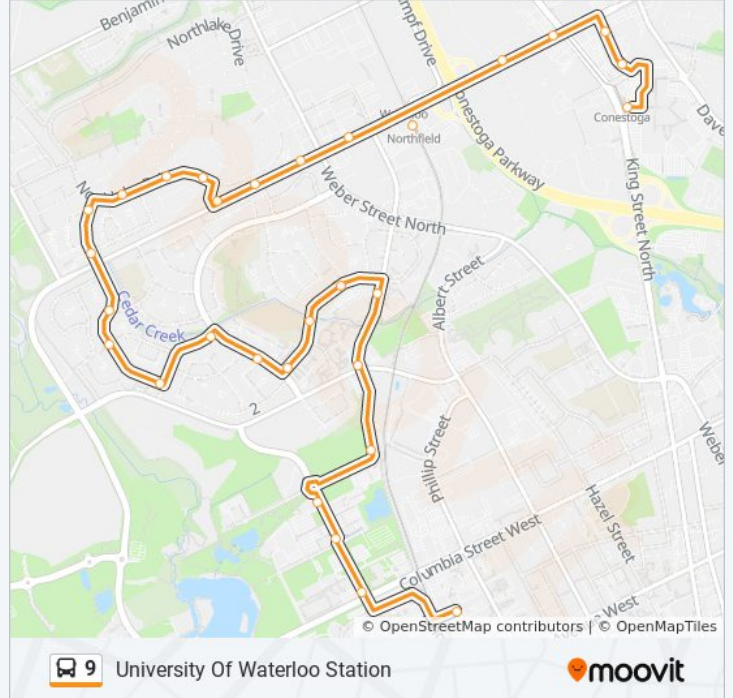

Highpoint / Rolling Hills

Highpoint / Dogwood

Highpoint / Toll Gate

9 bus Time Schedule

University Of Waterloo Station Route Timetable:

Sunday	7:55 AM - 11:55 PM
Monday	6:00 AM - 11:40 PM
Tuesday	12:10 AM - 11:40 PM
Wednesday	12:10 AM - 11:40 PM
Thursday	12:10 AM - 11:40 PM
Friday	12:10 AM - 11:55 PM
Saturday	6:55 AM - 11:55 PM

9 bus Info

Direction: University Of Waterloo Station

Stops: 32

Trip Duration: 25 min

Line Summary:

Toll Gate / Glen Forrest

Glen Forrest / Teakwood

Cedarbrae / Glen Forrest

Cedarbrae / Path To Heasley Park

Cedarbrae / Sprucehill

Parkside / Cedarbrae

Parkside / Bearinger

Research & Technology Station

Hagey / Wes Graham

Hagey / Frank Tompa

Hagey / U.W. - Columbia Ice Field

Columbia / U.W. - Optometry

Phillip / Columbia

University Of Waterloo Station

9 bus time schedules and route maps are available in an offline PDF at moovitapp.com. Use the [Moovit App](#) to see live bus times, train schedule or subway schedule, and step-by-step directions for all public transit in Toronto.