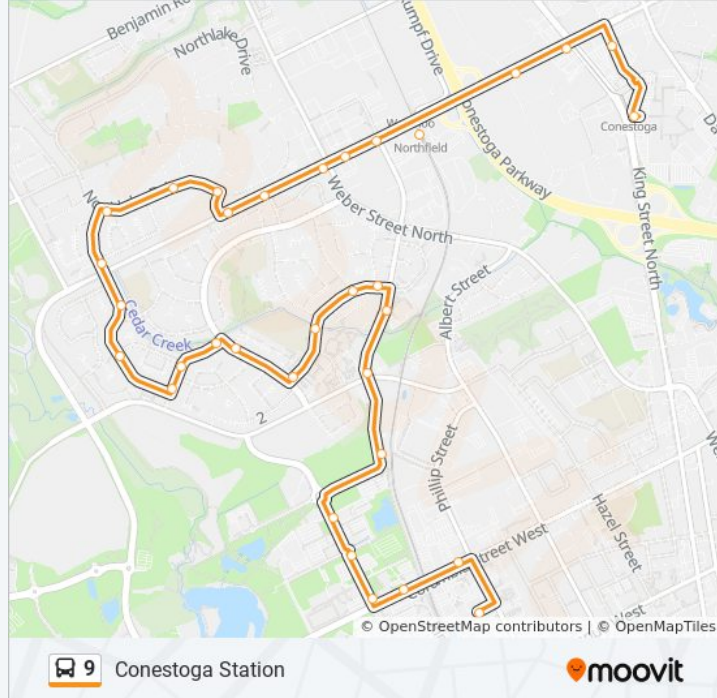

- University Of Waterloo Station
- Columbia / Phillip
- Columbia / U.W. - Optometry
- Hagey / University Of Waterloo
- Hagey / Frank Tompa
- Hagey / Wes Graham
- Research & Technology Station
- Parkside / Bearinger
- Parkside / Glenelm
- Cedarbrae / Mount Anne
- Cedarbrae / Sprucehill
- Cedarbrae / Path To Heasley Park
- Cedarbrae / Glen Forrest
- Glen Forrest / Brookhaven
- Toll Gate / Glen Forrest
- Toll Gate / Dogwood
- Toll Gate / Highpoint
- Highpoint / Dogwood
- Highpoint / Rolling Hills
- Highpoint / Northfield
- Northlake / Highpoint
- Northlake / Green Meadow

Northfield / Parkside

Northfield Station (Bus)

Northfield / Conestogo

Northfield / King

Kraus / Northfield

Conestoga Station (Bus)

Direction: University Of Waterloo Station

32 stops

Highpoint / Rolling Hills

Highpoint / Dogwood

Highpoint / Toll Gate

9 bus Time Schedule

University Of Waterloo Station Route Timetable:

Sunday	7:55 AM - 11:55 PM
Monday	6:00 AM - 11:40 PM
Tuesday	12:10 AM - 11:40 PM
Wednesday	12:10 AM - 11:40 PM
Thursday	12:10 AM - 11:40 PM
Friday	12:10 AM - 11:55 PM
Saturday	6:55 AM - 11:55 PM

9 bus Info

Direction: University Of Waterloo Station

Stops: 32

Trip Duration: 25 min

Line Summary:

Toll Gate / Glen Forrest

Glen Forrest / Teakwood

Cedarbrae / Glen Forrest