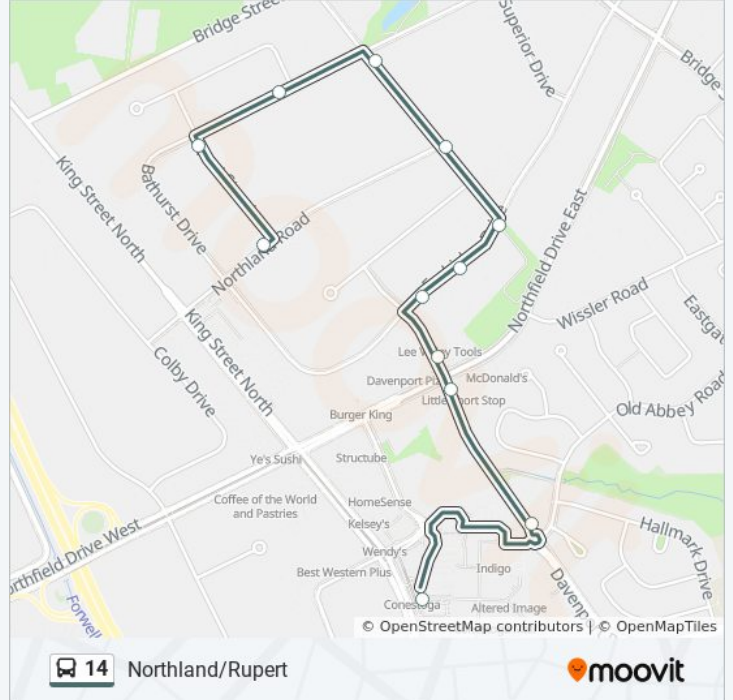

14 bus Info

Direction: Conestoga Station

Stops: 5

Trip Duration: 4 min

Line Summary:

Direction: Northland/Rupert

12 stops

[VIEW LINE SCHEDULE](#)

Conestoga Station (Bus)

Davenport / Old Abbey

Davenport / Northfield (South Side)

Davenport / Northfield (North Side)

Frobisher / Davenport

151 Frobisher Dr.

Frobisher / McMurray

McMurray / Northland

McMurray / Bathurst

Bathurst / Rankin

Rupert / Bathurst

Northland / Rupert

14 bus Time Schedule

Northland/Rupert Route Timetable:

Sunday	Not Operational
Monday	6:22 AM - 11:20 PM
Tuesday	6:22 AM - 11:20 PM
Wednesday	6:22 AM - 11:20 PM
Thursday	6:22 AM - 11:20 PM
Friday	Not Operational
Saturday	Not Operational

14 bus Info

Direction: Northland/Rupert

Stops: 12

Trip Duration: 7 min

Line Summary:

14 bus time schedules and route maps are available in an offline PDF at moovitapp.com. Use the [Moovit App](#) to see live bus times, train schedule or subway schedule, and step-by-step directions for all public transit in Toronto.