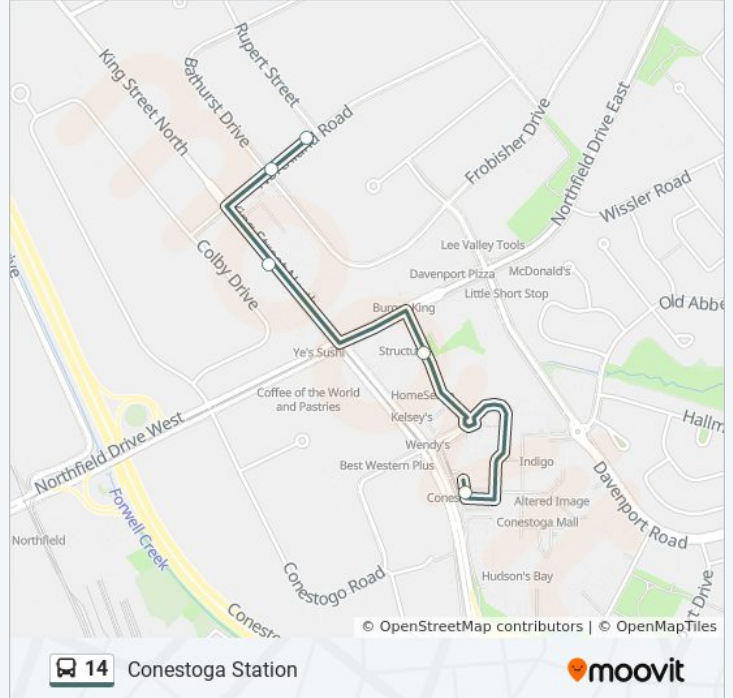

Use the Moovit App to find the closest 14 bus station near you and find out when is the next 14 bus arriving.

Direction: Conestoga Station

5 stops

[VIEW LINE SCHEDULE](#)

Northland / Rupert

Northland / Bathurst

610 King St. N.

Kraus / Northfield

Conestoga Station (Bus)

14 bus Time Schedule

Conestoga Station Route Timetable:

Sunday	Not Operational
Monday	6:29 AM - 11:27 PM
Tuesday	6:29 AM - 11:27 PM
Wednesday	6:29 AM - 11:27 PM
Thursday	6:29 AM - 11:27 PM
Friday	Not Operational
Saturday	Not Operational

14 bus Info

Direction: Conestoga Station

Stops: 5

Trip Duration: 4 min

Line Summary:

Direction: Northland/Rupert

12 stops

[VIEW LINE SCHEDULE](#)

Conestoga Station (Bus)

Davenport / Old Abbey

Davenport / Northfield (South Side)

Davenport / Northfield (North Side)

Frobisher / Davenport

151 Frobisher Dr.

Frobisher / McMurray

McMurray / Northland