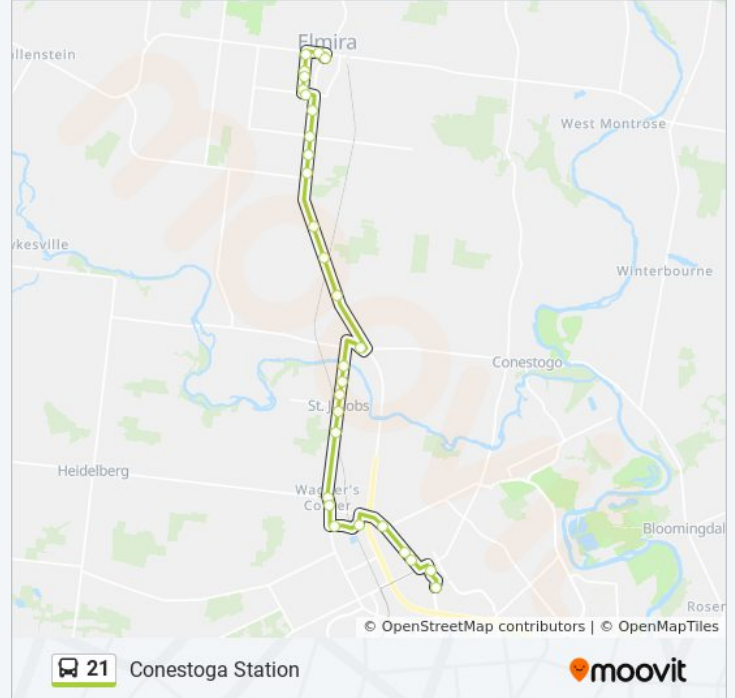

### Direction: Conestoga Station

29 stops

[VIEW LINE SCHEDULE](#)

Arthur / Church

Church / Walker

Snyder / Church

Snyder / South

Snyder / Woolwich Memorial Centre

### 21 bus Info

**Direction:** Conestoga Station

**Stops:** 29

**Trip Duration:** 29 min

**Line Summary:**

King / Henry

King / Printery

King / Lobsinger

King / Weber (St Jacobs)

Farmers Market Rd. / St Jacobs Market

Farmers Market Rd. / King

King / Bridge

King / Wyman

610 King St. N.

Kraus / Northfield

Conestoga Station (Bus)