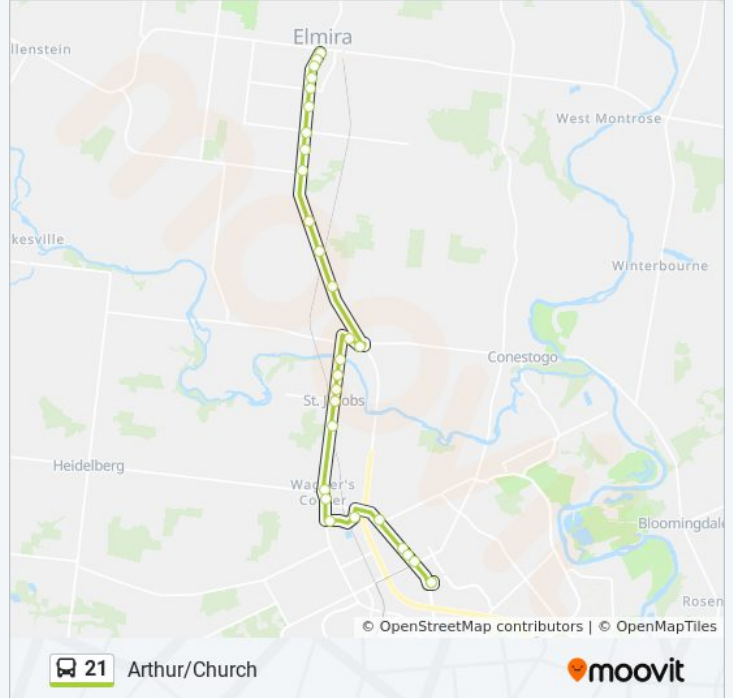

**Direction: Arthur/Church**

29 stops

[VIEW LINE SCHEDULE](#)

- Conestoga Station (Bus)
- Conestoga Station (Bus)
- King / Northfield
- 600 King St. N.
- King / Northland
- King / Martin Grove
- Farmers Market Rd. / King
- Farmers Market Rd. / St Jacobs Market
- King / Weber (St Jacobs)
- King / Lobsinger
- King / Printery
- King / Henry
- King / High Crest
- King / Cedar
- King / Front
- Sawmill / Parkside
- Sawmill / Arthur
- Arthur / Gerrat
- 728 Arthur St. S.
- Arthur / Scotch Line
- Arthur / Union
- Arthur / Earl Martin

**21 bus Info**

**Direction:** Arthur/Church

**Stops:** 29

**Trip Duration:** 28 min

**Line Summary:**

Arthur / South Field

Arthur / Oriole

Arthur / First

### Direction: Conestoga Station

29 stops

[VIEW LINE SCHEDULE](#)

Arthur / Church

Church / Walker

Snyder / Church

Snyder / South

Snyder / Woolwich Memorial Centre