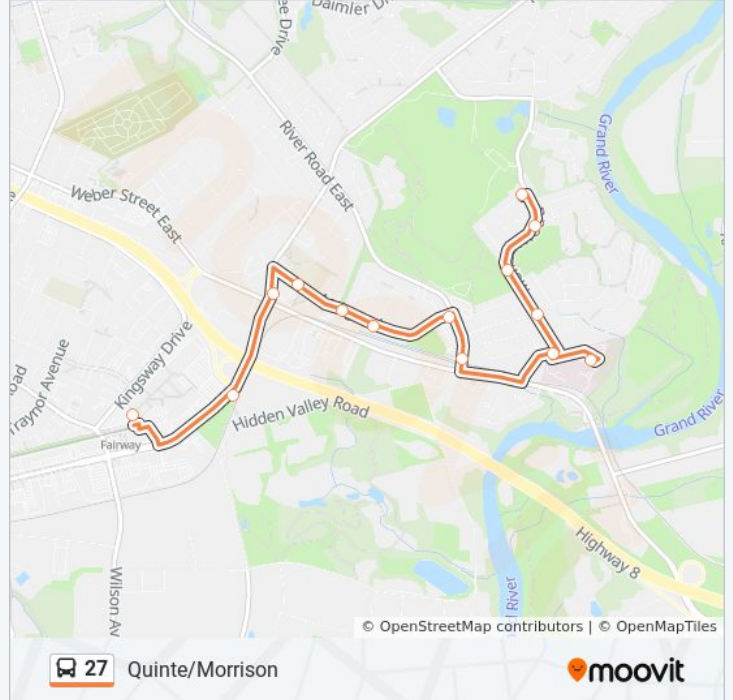

27 bus time schedules and route maps are available in an offline PDF at moovitapp.com. Use the [Moovit App](#) to see live bus times, train schedule or subway schedule, and step-by-step directions for all public transit in Toronto.

[About Moovit](#) • [MaaS Solutions](#) • [Supported Countries](#) • [Mooviter Community](#)

© 2024 Moovit - All Rights Reserved

Check Live Arrival Times