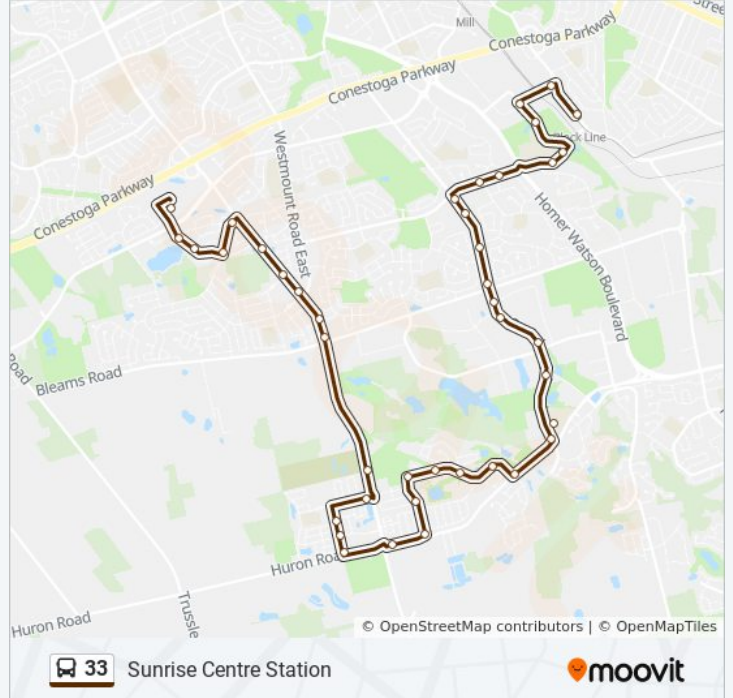

Strasburg / Shoemaker

Strasburg / McIntyre

Strasburg / Trillium

Strasburg / Battler

Huron Heights SS

Strasburg / Huron

Huron / Parkvale

Parkvale / Huron Natural Area

Parkvale / Woodbine

Parkvale / Parkvale Park

Parkvale / Woodbine

Woodbine / Sophia

Woodbine / Huron

Huron / Fischer-Hallman

Ludolph / Huron

Ludolph / West Oak

Ludolph / Olivia

Seabrook / Fischer-Hallman

1548 Fischer-Hallman Rd.

Fischer-Hallman / Rosenberg

Fischer-Hallman / Bleams

Fischer-Hallman / Rockwood

Fischer-Hallman / Westmount

Fischer-Hallman / Cotton Grass

Fischer-Hallman / Path To Bush Clover

Activa / Grey Fox

Activa / Wilderness

Wilderness / Mountain Mint

Wilderness / Grey Fox

Sunrise Centre