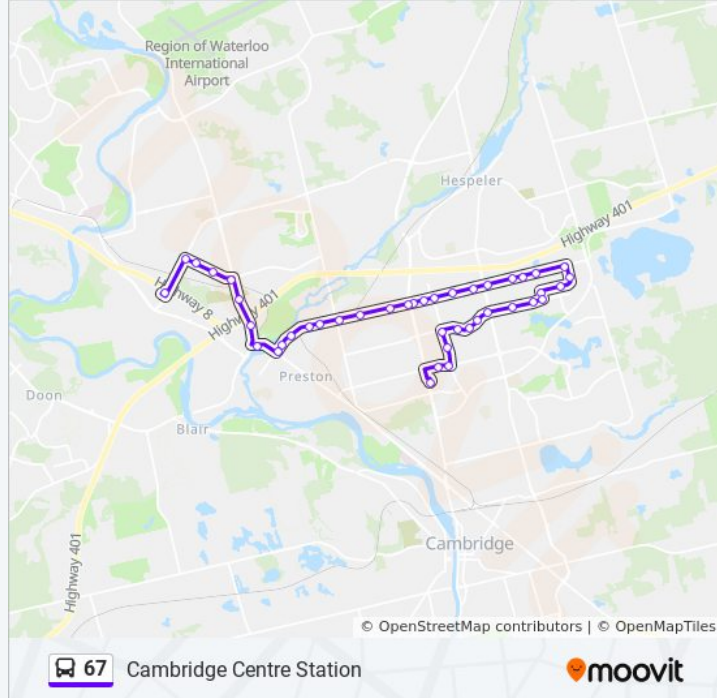

Thompson / Lingard

Fleming / Thompson

Fleming / Sheldon

Sheldon / Thompson

Sheldon / Balmoral

Sheldon / Franklin

180 Sheldon Dr.

Sheldon / Wolseley

Sheldon / Corydon

Conestoga / Sheldon

500 Conestoga Blvd.

Bishop / Conestoga

Bishop / Collier Macmillan

Cambridge Centre Station

Direction: Sportsworld Station

41 stops

[VIEW LINE SCHEDULE](#)

Cambridge Centre Station

Bishop / Hespeler Rd.

Conestoga / Bishop

505 Conestoga Blvd.

Sheldon / Conestoga

Sheldon / Corydon

Sheldon / Wolseley

67 bus Info

Direction: Sportsworld Station

Stops: 41

Trip Duration: 37 min
Line Summary:

Sheldon / Balmoral

Sheldon / Thompson

Fleming / Sheldon

Fleming / Thompson