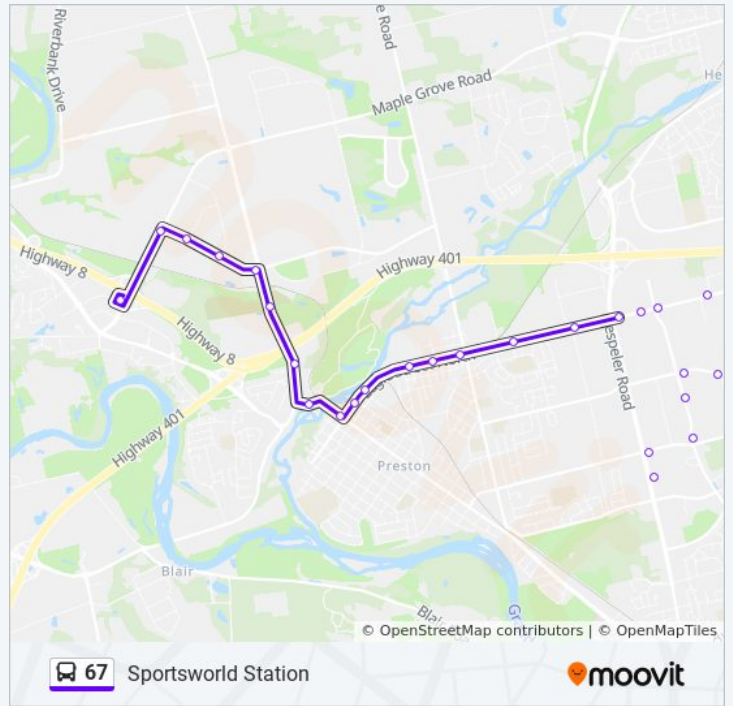

[VIEW LINE SCHEDULE](#)

Cambridge Centre Station

Bishop / Hespeler Rd.

Conestoga / Bishop

505 Conestoga Blvd.

Sheldon / Conestoga

Sheldon / Corydon

Sheldon / Wolseley

180 Sheldon Dr.

Sheldon / Franklin

67 bus Time Schedule

Sportsworld Station Route Timetable:

Sunday	Not Operational
Monday	5:55 AM - 11:10 PM
Tuesday	5:55 AM - 11:10 PM
Wednesday	5:55 AM - 11:10 PM
Thursday	5:55 AM - 11:10 PM
Friday	Not Operational
Saturday	Not Operational

67 bus Info

Direction: Sportsworld Station

Stops: 41

Trip Duration: 37 min
Line Summary:

Sheldon / Balmoral

Sheldon / Thompson

Fleming / Sheldon

Fleming / Thompson