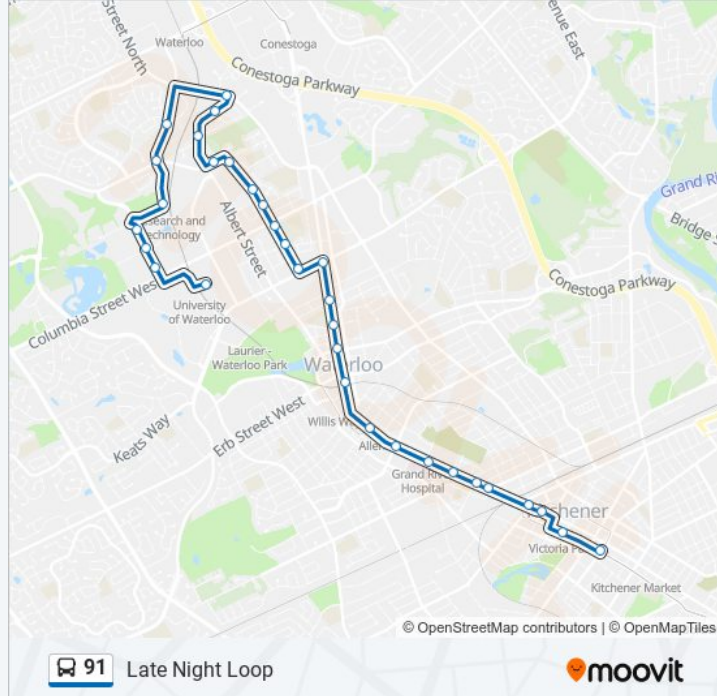

91 bus Info

Direction: Late Night Loop

Stops: 23

Trip Duration: 20 min

Line Summary:

Queen Station (Benton / Charles)

Direction: Late Night Loop

32 stops

91 bus Info

Direction: Late Night Loop

Stops: 32

Trip Duration: 34 min

Line Summary:

Hazel / Austin

Hazel / Smallwood

Hazel / Blythwood

Hazel / Albert

Albert / Greenbrier

Albert / Longwood

Weber / Albert

Parkside / Cedarbrae

Parkside / Bearinger

Research & Technology Station

Hagey / Wes Graham

Hagey / Frank Tompa

Hagey / U.W. - Columbia Ice Field

University Of Waterloo Station

91 bus time schedules and route maps are available in an offline PDF at moovitapp.com. Use the Moovit App to see live bus times, train schedule or subway schedule, and step-by-step directions for all public transit in Toronto.