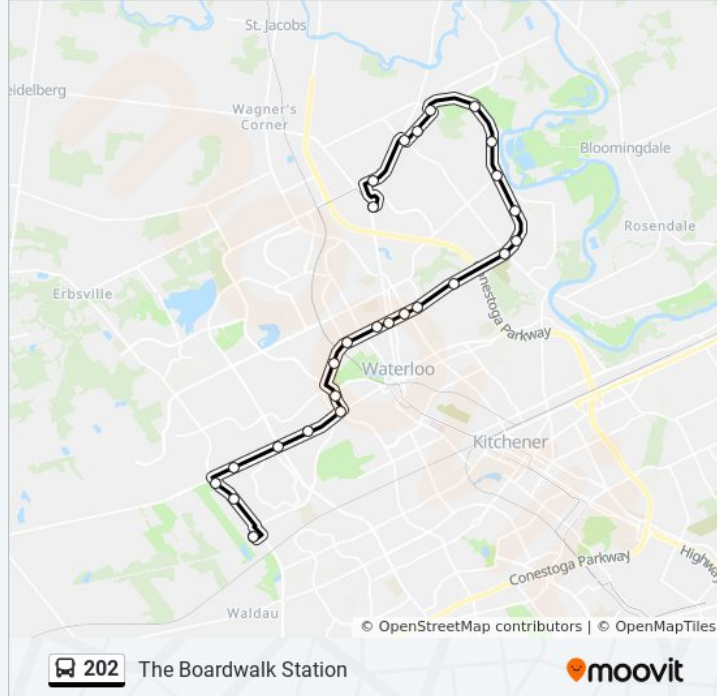

Use the Moovit App to find the closest 202 bus station near you and find out when is the next 202 bus arriving.

Direction: Conestoga Station

26 stops

[VIEW LINE SCHEDULE](#)

- The Boardwalk Station
- Ira Needles / Thorndale
- Ira Needles / Erb
- Erb / Erbsville Ct.
- Erb / Fischer-Hallman
- Erb / Amos
- Westmount / Erb
- Westmount / Father David Bauer
- University Ave. / University Of Waterloo
- University Ave. / Phillip
- University Ave. / Wilfrid Laurier University
- King/University
- University Ave. / Weber
- University Ave. / Conestoga College - Waterloo
- University Ave. / Lincoln
- University Ave. / Bridge
- University Ave. / Pastern
- University Ave. / Auburn
- University Ave. / Lexington
- University Ave. / New Bedford
- University Ave. / R.I.M. Park
- University Ave. / Northfield Technology Park

202 bus Time Schedule

The Boardwalk Station Route Timetable:

Sunday	12:00 AM - 11:30 PM
Monday	6:05 AM - 11:30 PM
Tuesday	6:05 AM - 11:30 PM
Wednesday	6:05 AM - 11:30 PM
Thursday	6:05 AM - 11:30 PM
Friday	7:30 AM - 11:30 PM
Saturday	12:00 AM - 11:30 PM

202 bus Info

Direction: The Boardwalk Station

Stops: 26

Trip Duration: 41 min

Line Summary:

Westmount / Westcourt

Erb / Westmount

Erb / Amos

Erb / Fischer-Hallman

Erb / Erbsville Ct.

Ira Needles / Erb

Ira Needles / Thorndale

The Boardwalk Station

202 bus time schedules and route maps are available in an offline PDF at moovitapp.com. Use the [Moovit App](#) to see live bus times, train schedule or subway schedule, and step-by-step directions for all public transit in Toronto.