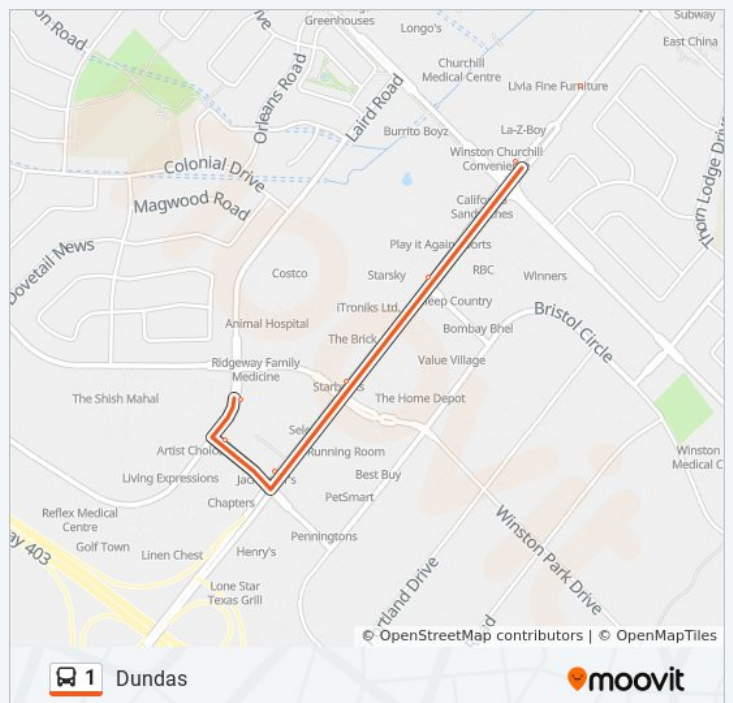

Dundas St at Cloverdale Mall
 Dundas St at Billingham Rd
 Dundas St At Paulart Dr
 Dundas St At Shorncliffe Rd
 Dundas St At Wilmar Rd
 Dundas St At Subway Cr
 Kipling Terminal Platform 16

Direction: Westbound

66 stops

[VIEW LINE SCHEDULE](#)

Kipling Terminal Platform 16
 Dundas St At Acorn Ave
 Auckland Rd At Dundas St West North Side
 Dundas St at Auckland Rd
 Dundas St At Acorn Ave
 Dundas St At Poplar Ave
 Dundas St At Wilmar Rd
 Dundas St At Shaver Ave
 Dundas St At Paulart Dr
 Dundas St At Billingham Rd
 Dundas St West Of the East Mall
 Dundas St at Neilson Dr
 Dundas St West Of Neilson Dr
 Dundas St at Southcreek Rd
 Dundas St at Universal Dr
 Dundas St at Wharton Way
 Dundas St West Of Wharton Way
 Dundas St at Treadwells Dr
 Dundas St at Mattawa Ave
 Dundas St at Jarrow Ave
 Dundas St at Neilco Crt
 Dundas St at Dixie Rd

1 bus Info

Direction: Westbound

Stops: 66

Trip Duration: 53 min

Line Summary:

Dundas St West Of Dixie Rd

Dundas St at Queen Frederica Dr

Dundas St at Arena Rd

Dundas St at Constitution Blvd

Dundas St West Of Constitution Blvd

Dundas St at Tomken Rd

Dundas St West Of Tomken Rd

Dundas St at Haines Rd

Dundas St at Cawthra Rd

Dundas St at Hensall Circle

Dundas St at Grenville Rd