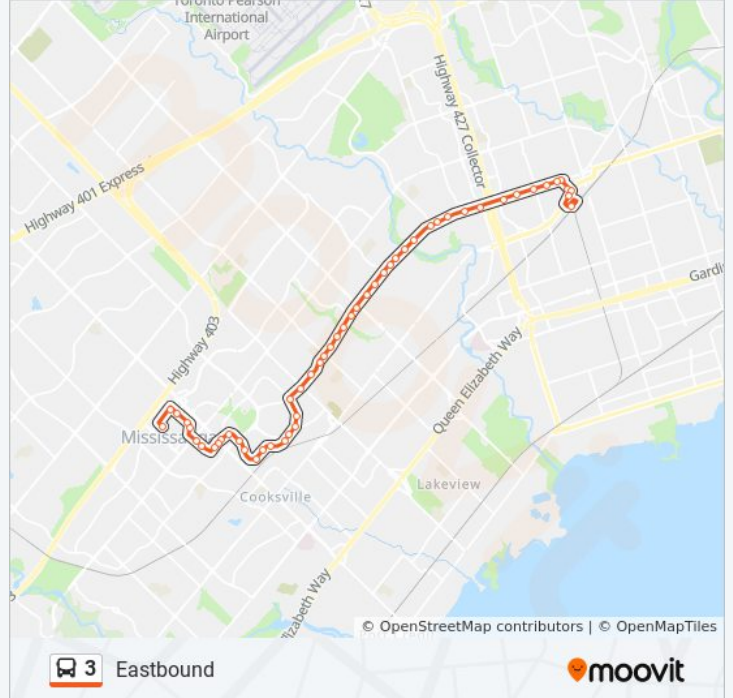

 Eastbound

[Get The App](#)

The 3 bus line (Eastbound) has 2 routes. For regular weekdays, their operation hours are:
 (1) Eastbound: 12:04 AM - 11:33 PM (2) Westbound: 12:17 AM - 11:46 PM
 Use the Moovit App to find the closest 3 bus station near you and find out when is the next 3 bus arriving.

- City Centre Transit Terminal Platform G
- Rathburn Rd W at City Centre Dr
- City Centre Dr at Square One Dr
- City Centre Dr South Of Robert Speck Pky
- City Centre Dr At Kariya Gate
- Kariya Dr at Enfield Place
- Kariya Dr at Enfield Place
- Elm Dr at Kariya Dr
- Elm Dr at Hurontario St
- Elm Dr East Of Hurontario St
- Elm Dr at Mississauga Valley Blvd
- Mississauga Valley Blvd at Central Pky E
- Mississauga Valley Blvd at Fairview Rd
- Mississauga Valley Blvd at Voltarie Cres
- Mississauga Valley Blvd at Thornwood Ps
- Mississauga Valley Blvd at Trisha Downs
- Mississauga Valley Blvd at Cliff Rd
- Mississauga Valley Blvd at Lolita Gdns
- Mississauga Valley Blvd at Silvercreek Blvd
- Mississauga Valley Blvd at Gwendale Cres
- Mississauga Valley Blvd at Bloor St
- Bloor St at Cawthra Rd

3 bus Info
Direction: Eastbound
Stops: 52
Trip Duration: 41 min
Line Summary:

Bloor St at Rymal Rd
 Bloor St at Anneliese Ave
 Bloor St at Tomken Rd
 Bloor St at Tasmania Dr
 Bloor St at Ivernia Rd
 Bloor St at Queen Frederica Dr
 Bloor St at Golden Orchard Dr
 Bloor St at Dixie Rd
 Bloor St at Havenwood Dr
 Bloor St East Of Havenwood Dr
 Bloor St at Fieldgate Dr
 Bloor St East Of Fieldgate Dr
 Bloor St at Bridgewood Dr
 Bloor St East Of Bridgewood Dr
 Bloor St at Markland Dr
 Bloor St at Mill Rd
 Bloor St at Forestview Rd
 Bloor St at Markland Dr
 Bloor St At Koos Rd
 Bloor St At The West Mall
 Bloor St at the East Mall
 Bloor St at Tremont Rd
 Bloor St at Shaver Ave
 Bloor St At Wilmar Rd
 Bloor St At Acorn Ave
 Bloor St at Auckland Rd
 Auckland Rd North Of Dundas St W
 Auckland Rd at Dundas St
 Dundas St At Acorn Ave
 Kipling Terminal Platform 11