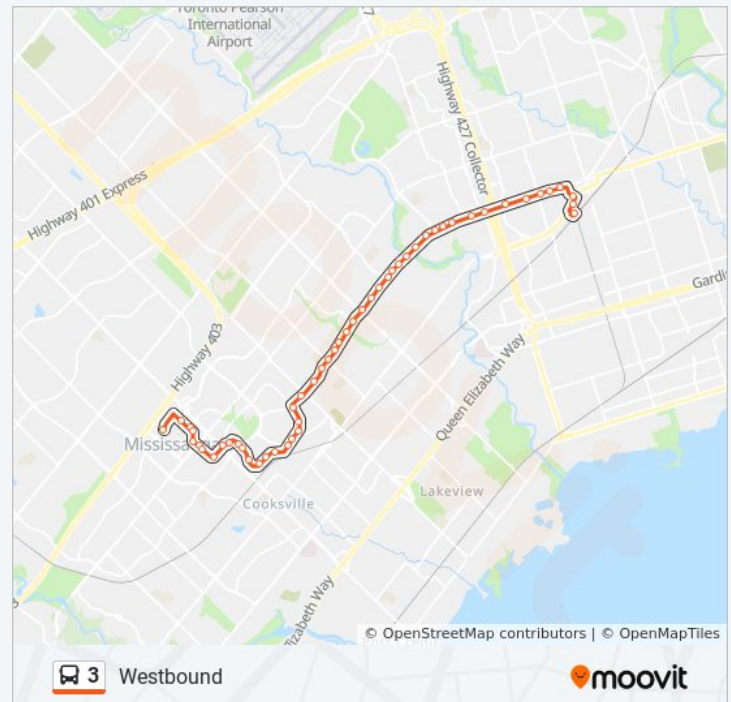

Bloor St at Havenwood Dr

Bloor St at Dixie Rd

Bloor St at Golden Orchard Dr

Bloor St at Grand Forks Rd

Bloor St at Runningbrook Dr

Bloor St at Riverspray Cres

Bloor St at Tomken Rd

Bloor St at Anneliese Ave

Bloor St at Cedar Creek Dr

Bloor St at Cawthra Rd

Mississauga Valley Blvd South Of Bloor St

Mississauga Valley Blvd at Michelle Row

Sunday	12:06 AM - 11:35 PM
Monday	2:40 AM - 11:46 PM
Tuesday	12:17 AM - 11:46 PM
Wednesday	12:17 AM - 11:46 PM
Thursday	12:17 AM - 11:46 PM
Friday	12:17 AM - 11:35 PM
Saturday	5:25 AM - 11:31 PM

3 bus Info

Direction: Westbound

Stops: 51

Trip Duration: 44 min

Line Summary:

Mississauga Valley Blvd at Silvercreek Blvd

Mississauga Valley Blvd at Lolita Gardens

Mississauga Valley Blvd at Cliff Rd