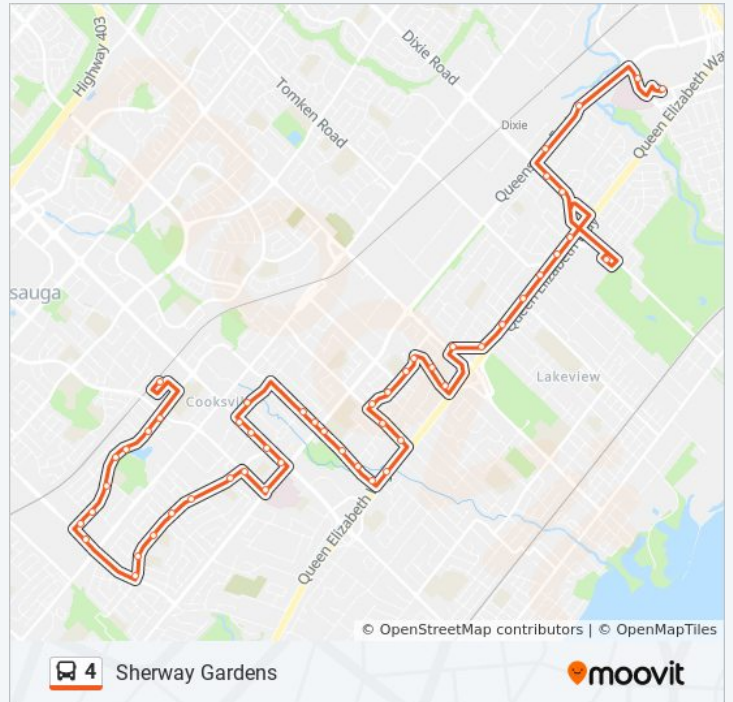

Paisley Blvd at Antigua Rd

Paisley Blvd at Mason Heights

4 bus Info

Direction: Westbound

Stops: 52

Trip Duration: 48 min

Line Summary:

Paisley Blvd at Stillmeadow Rd